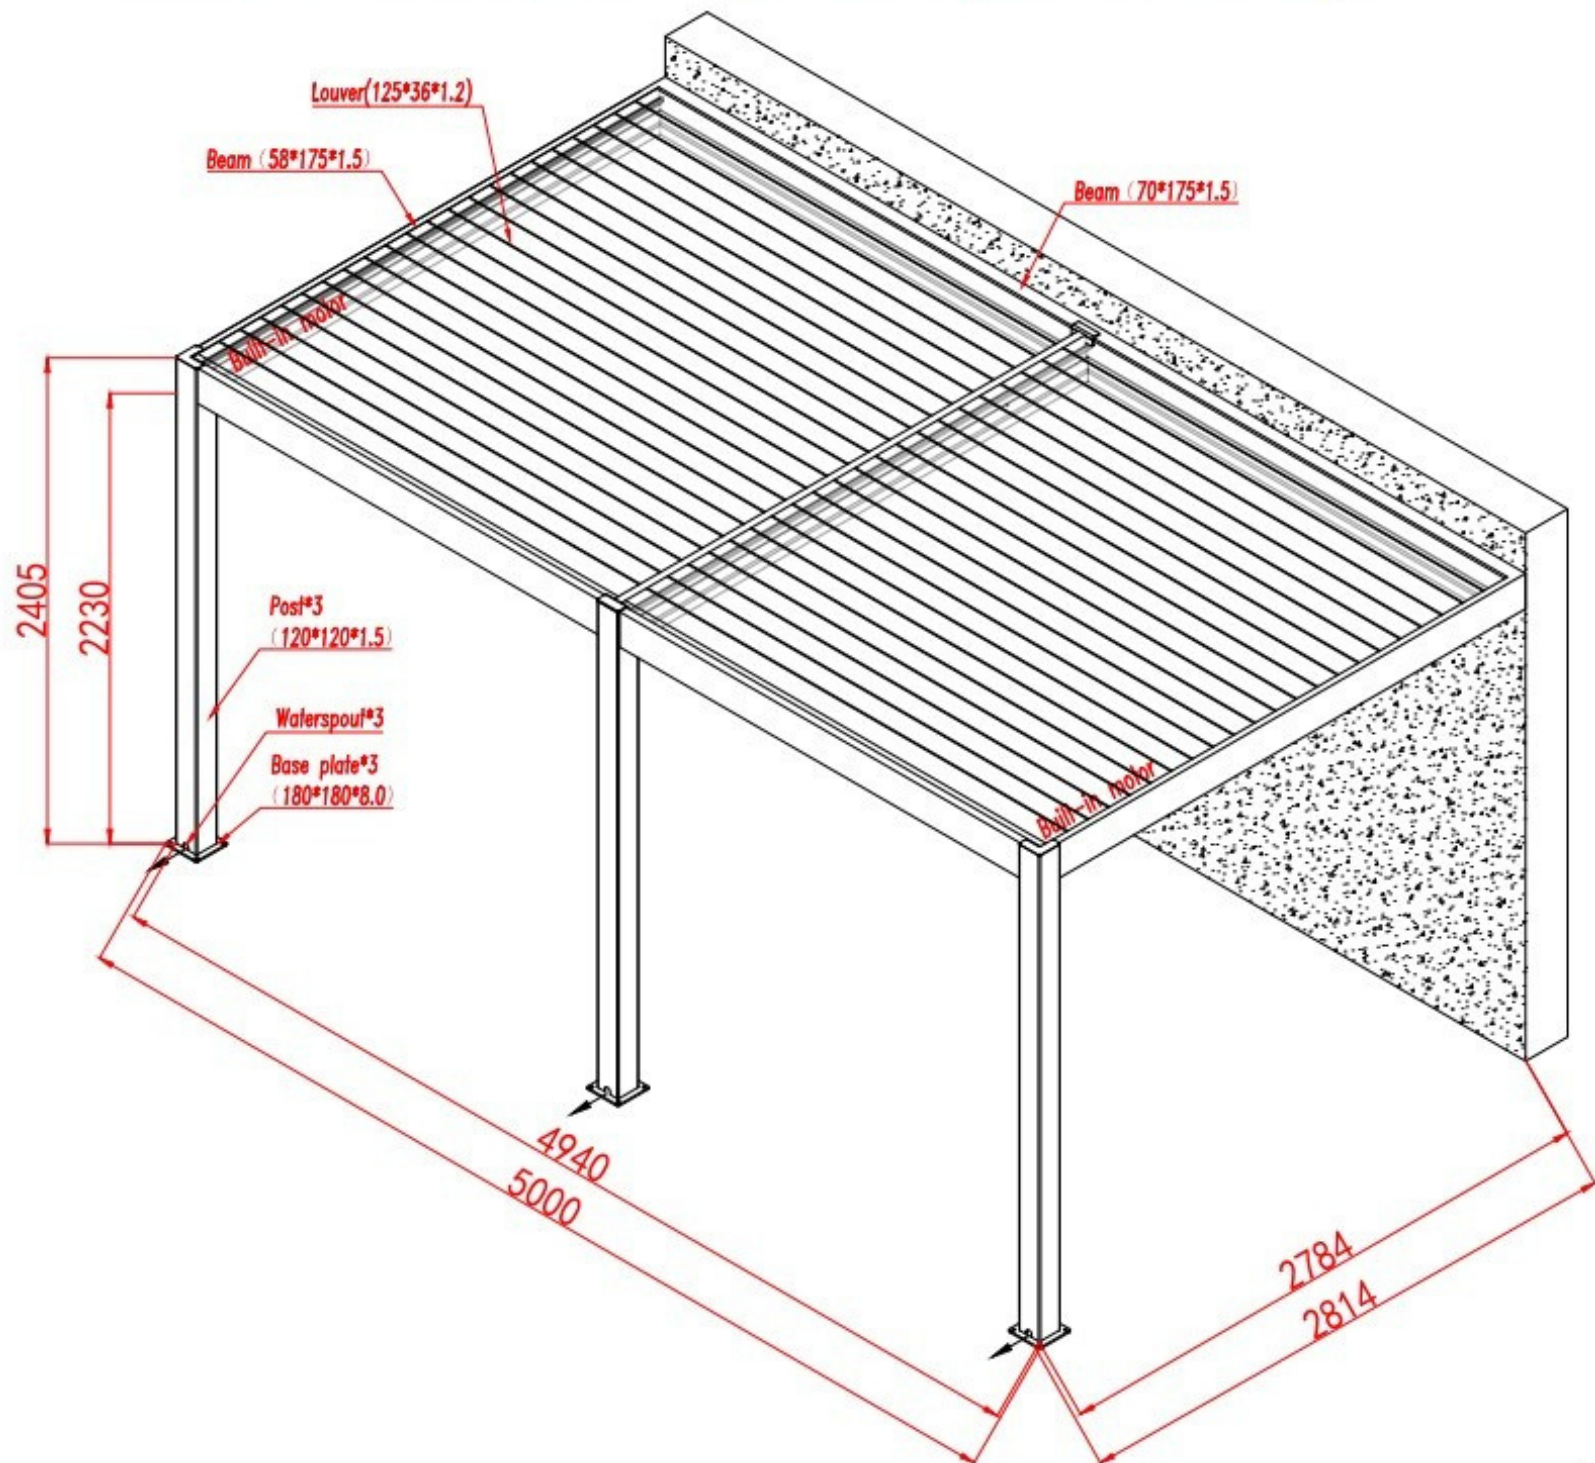

Motorized BIO-MOSA Sized 5m Length x 3m Projection x 2.405m Height

ISOMETRIC VIEW

Motorized BIO-MOSA Sized 5m Length x 3m Projection x 2.405m Height