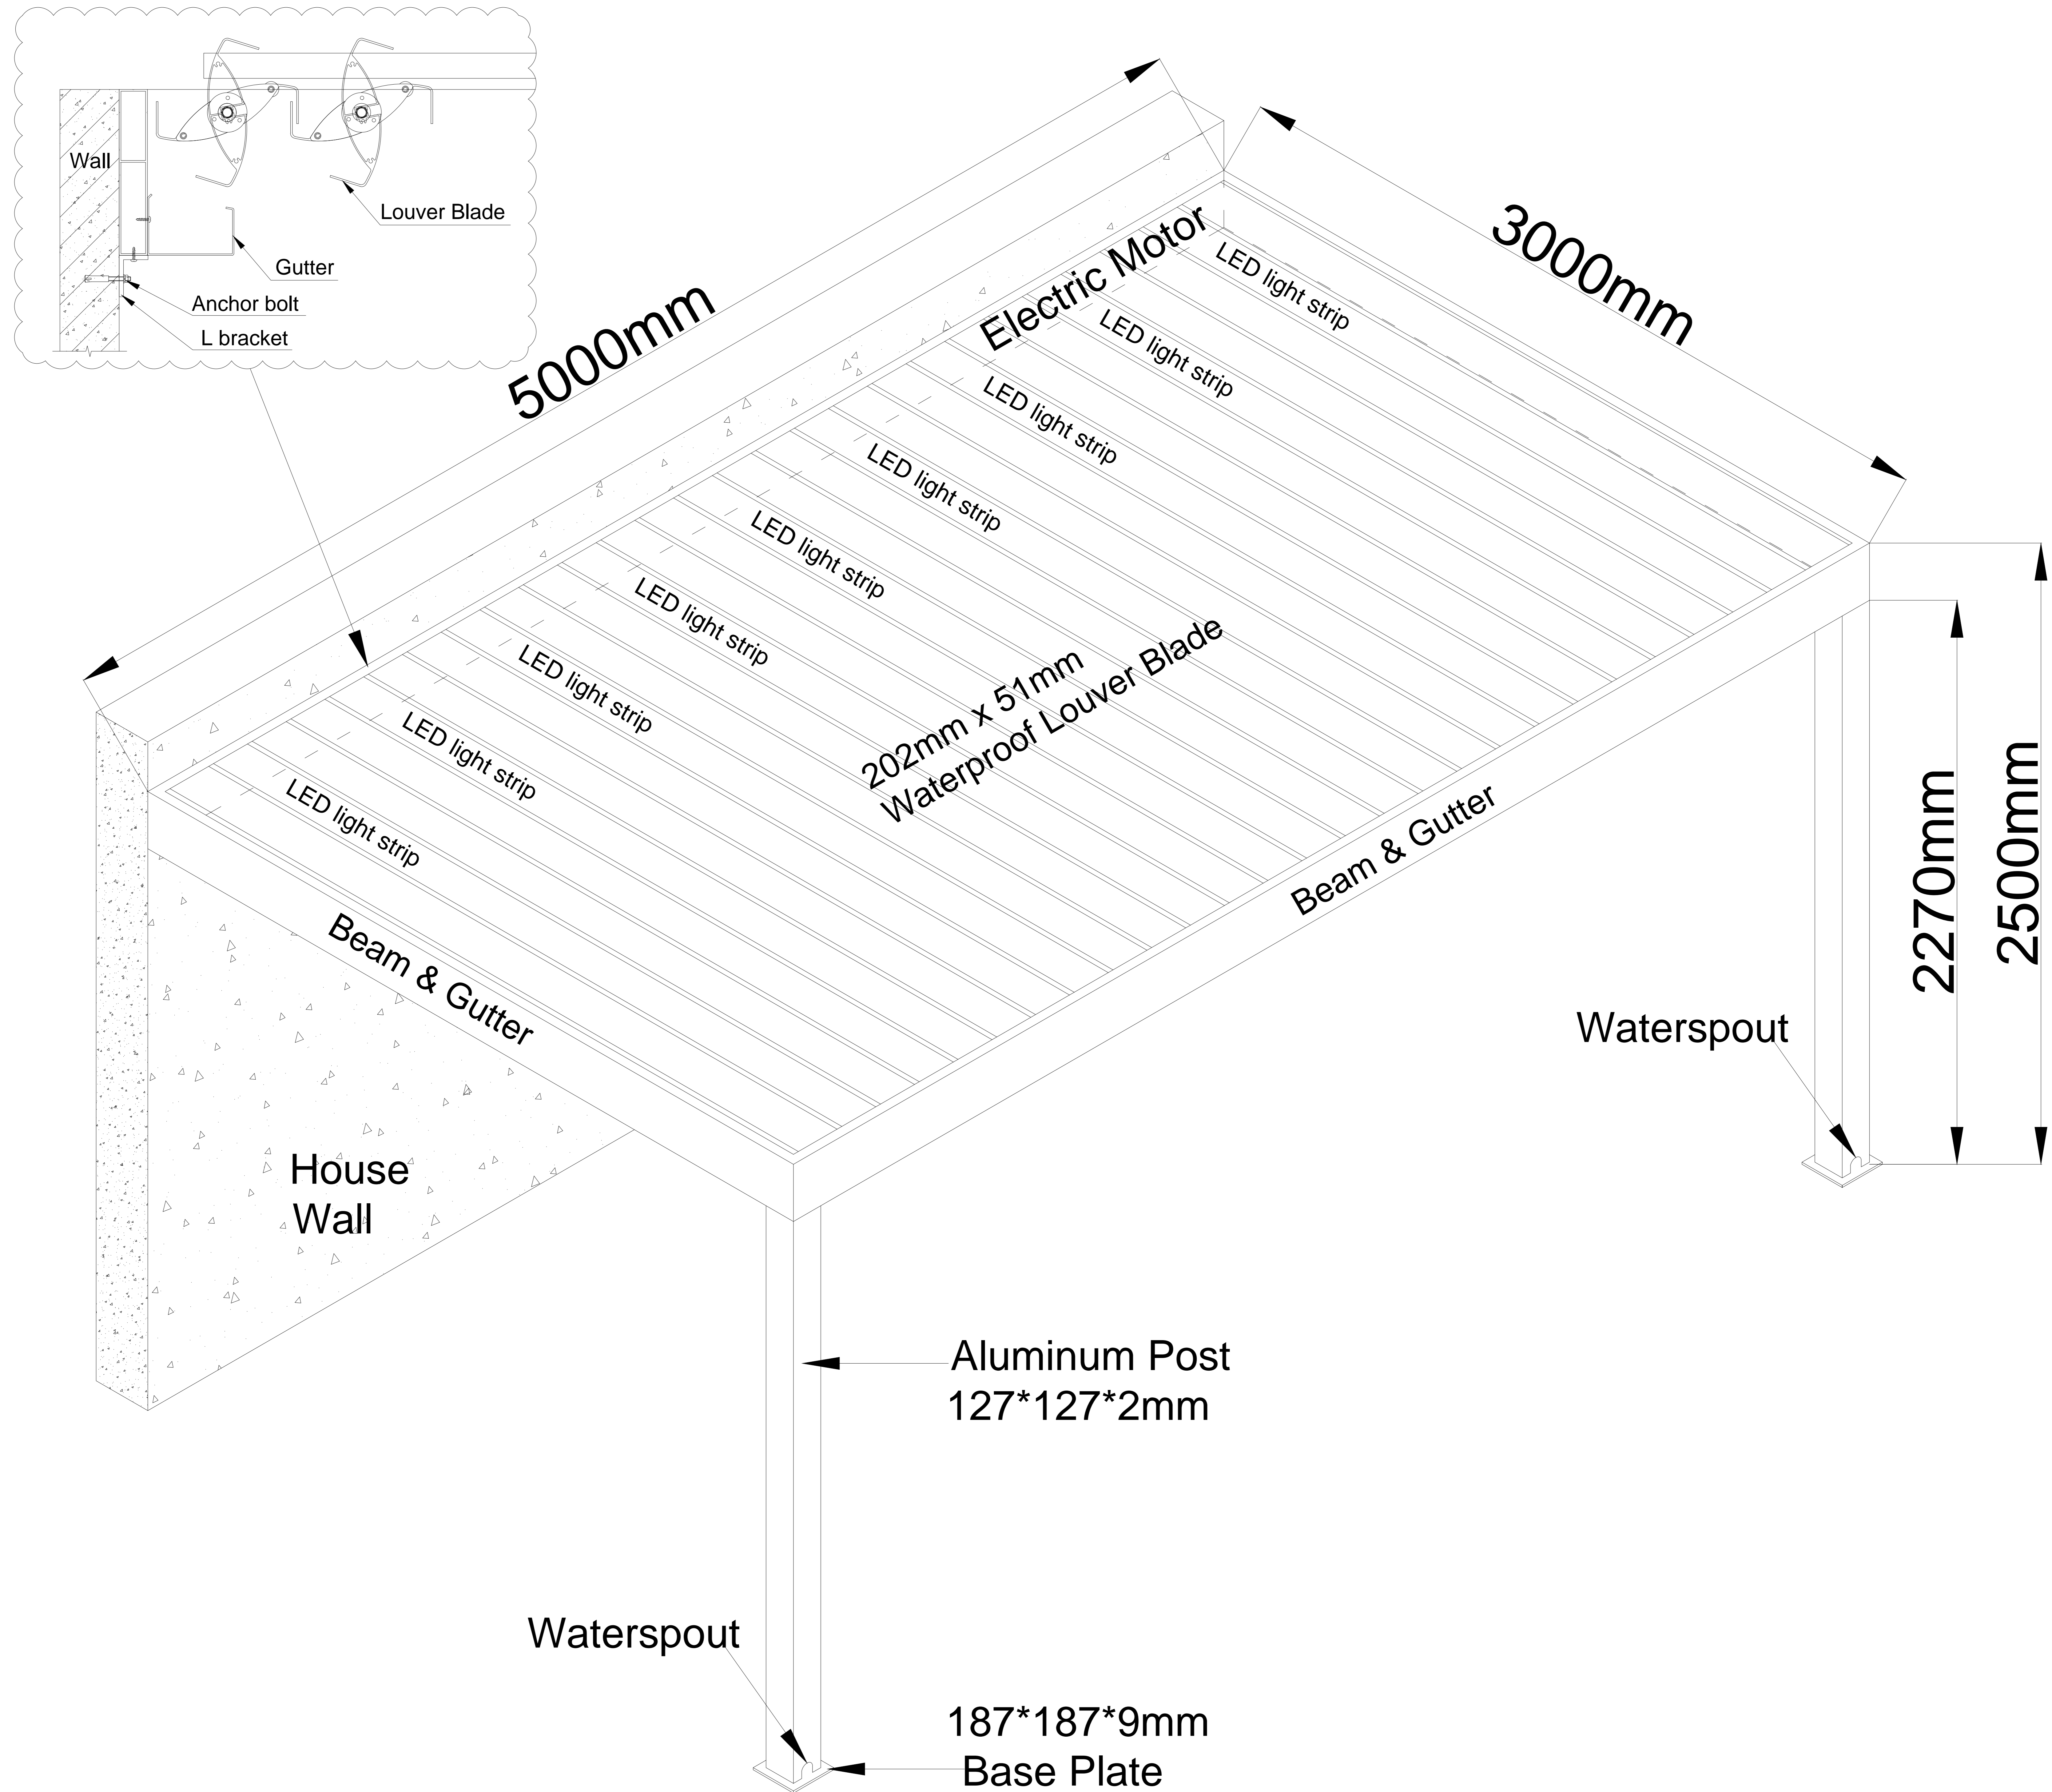

Motorised Pergola Louvered Roof Sized 3000mm x 5000mm

Motorised Pergola Louvered Roof Sized 3000mm x 5000mm

Motorised Pergola Louvered Roof Sized 3000mm x 5000mm