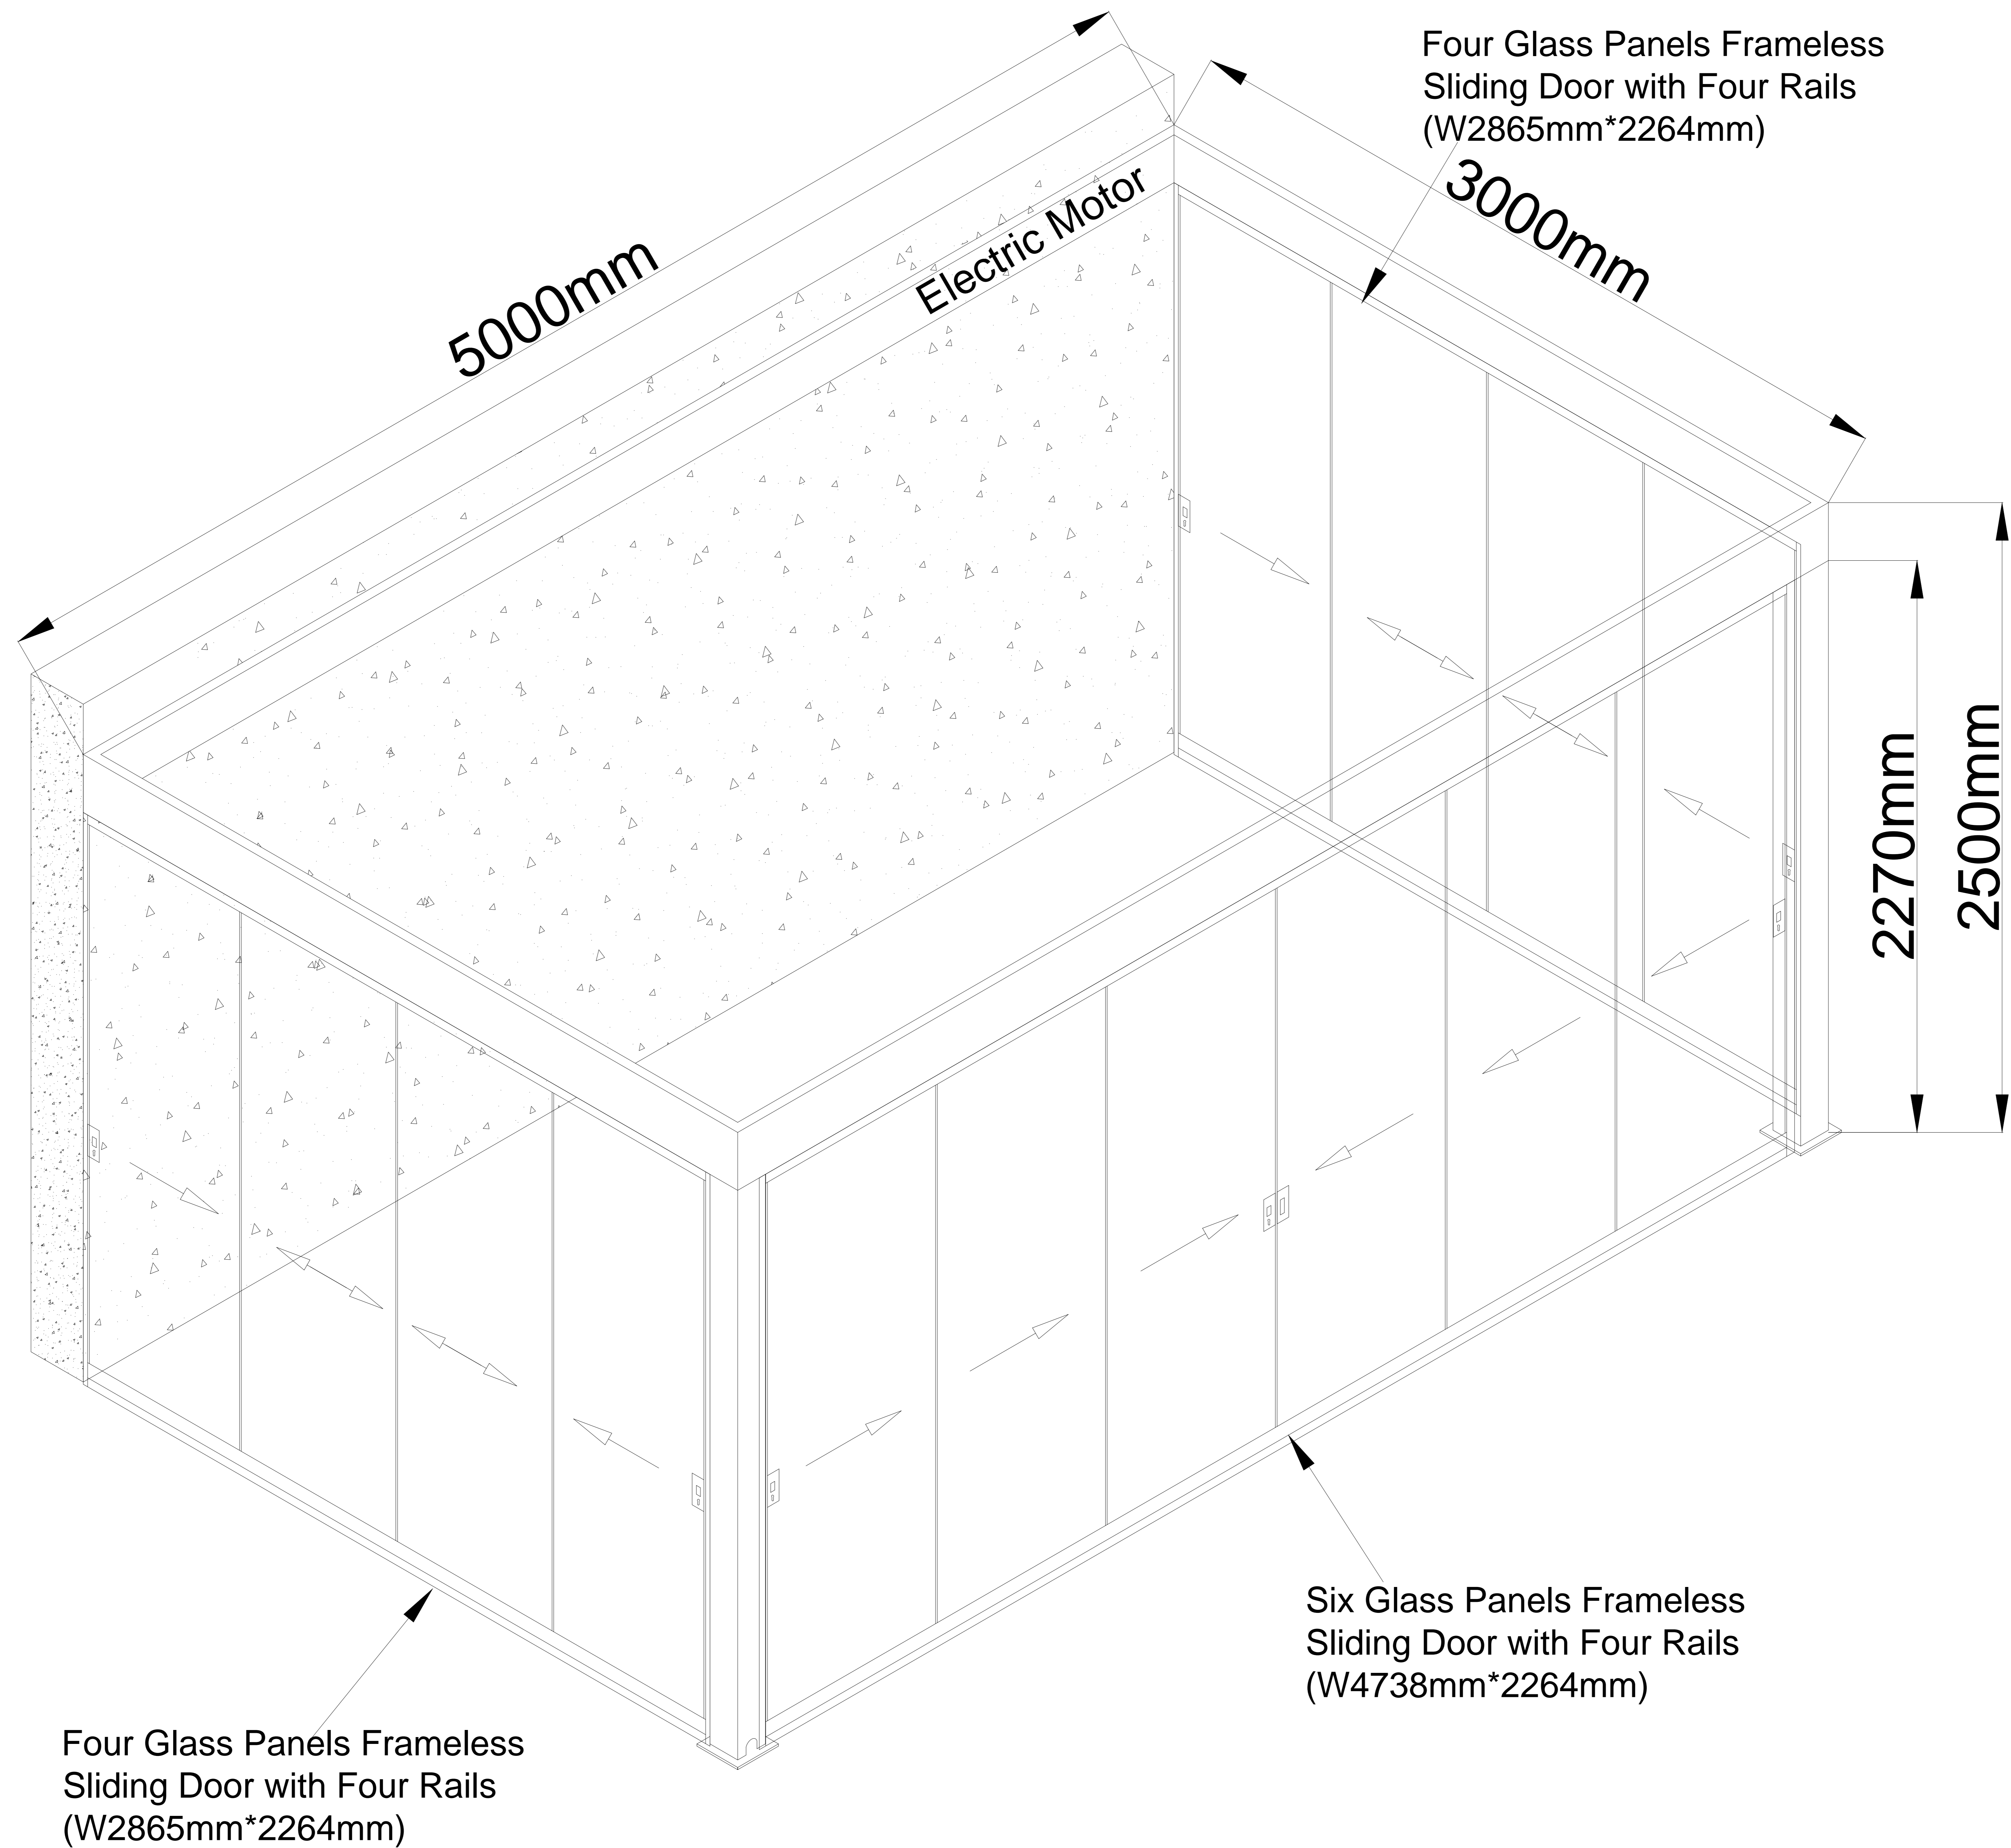

Motorised Pergola Louvered Roof Sized 3000mm x 5000mm

Motorised Pergola Louvered Roof Sized 3000mm x 5000mm

Motorised Pergola Louvered Roof Sized 3000mm x 5000mm