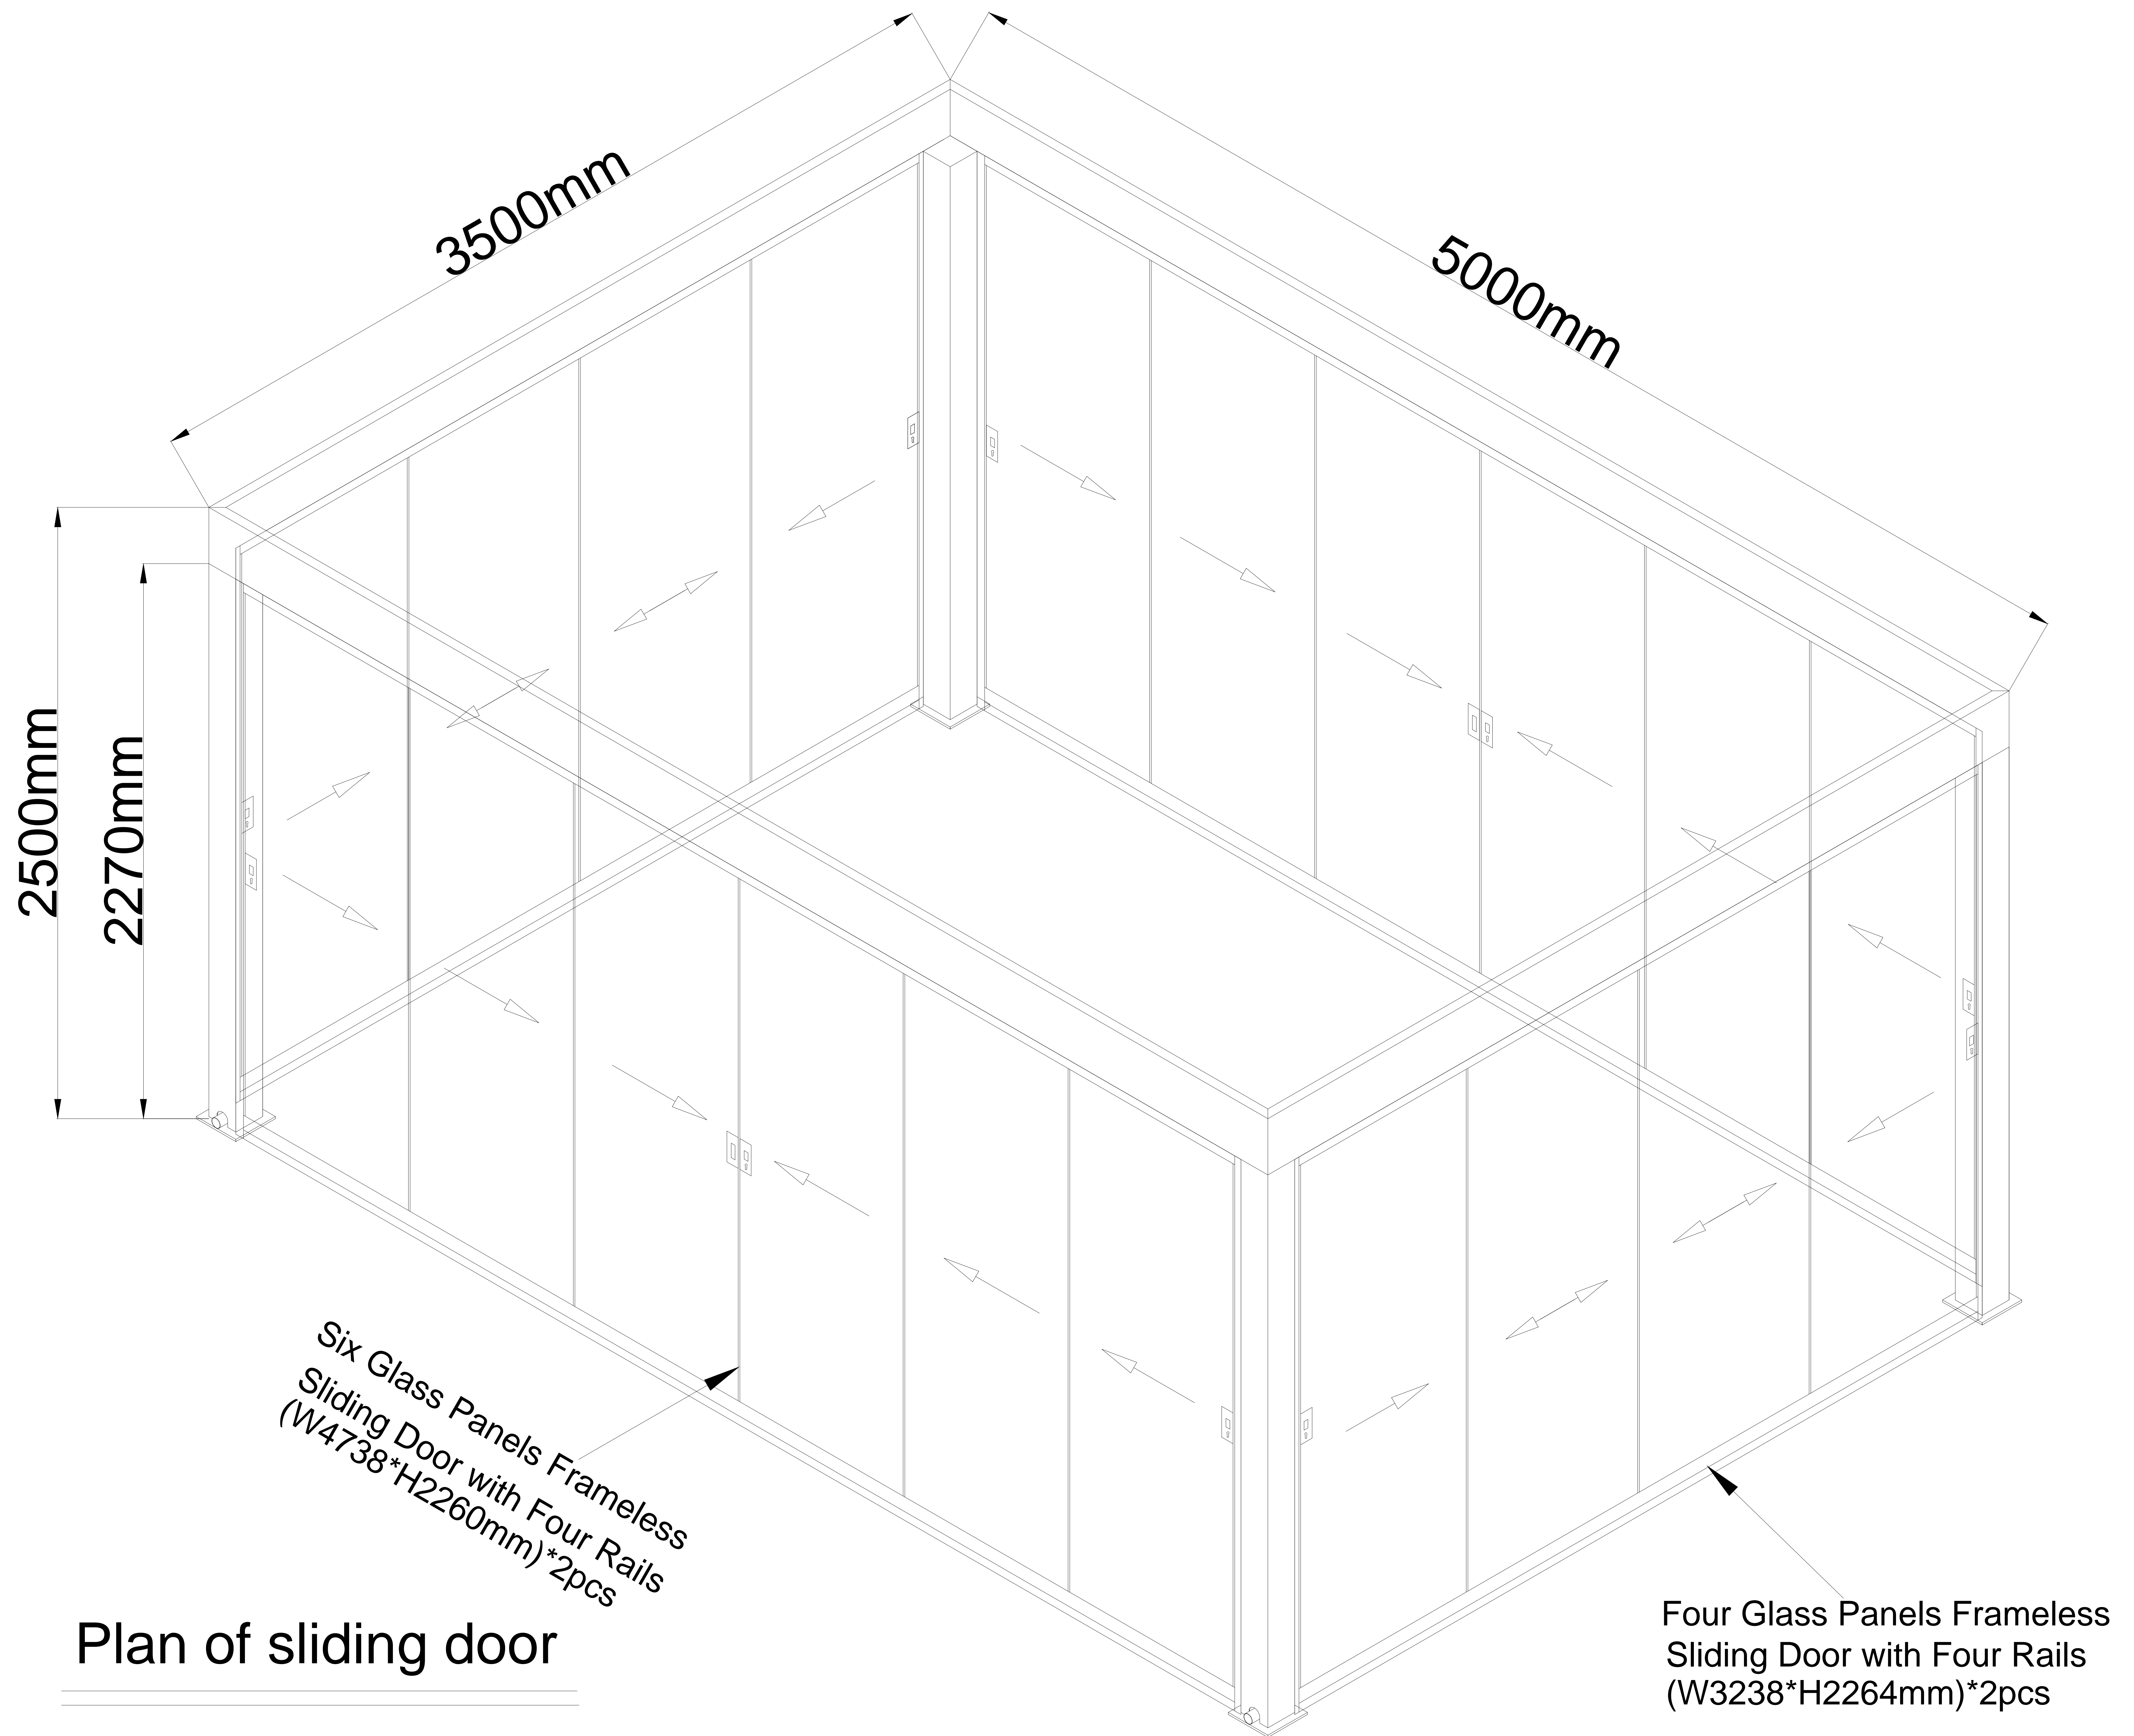

Motorised Pergola Louvered Roof Sized 3500mm x 5000mm

Isometric View

Motorised Pergola Louvered Roof Sized 3500mm x 5000mm

Plan of sliding door

Motorised Pergola Louvered Roof Sized 3500mm x 5000mm