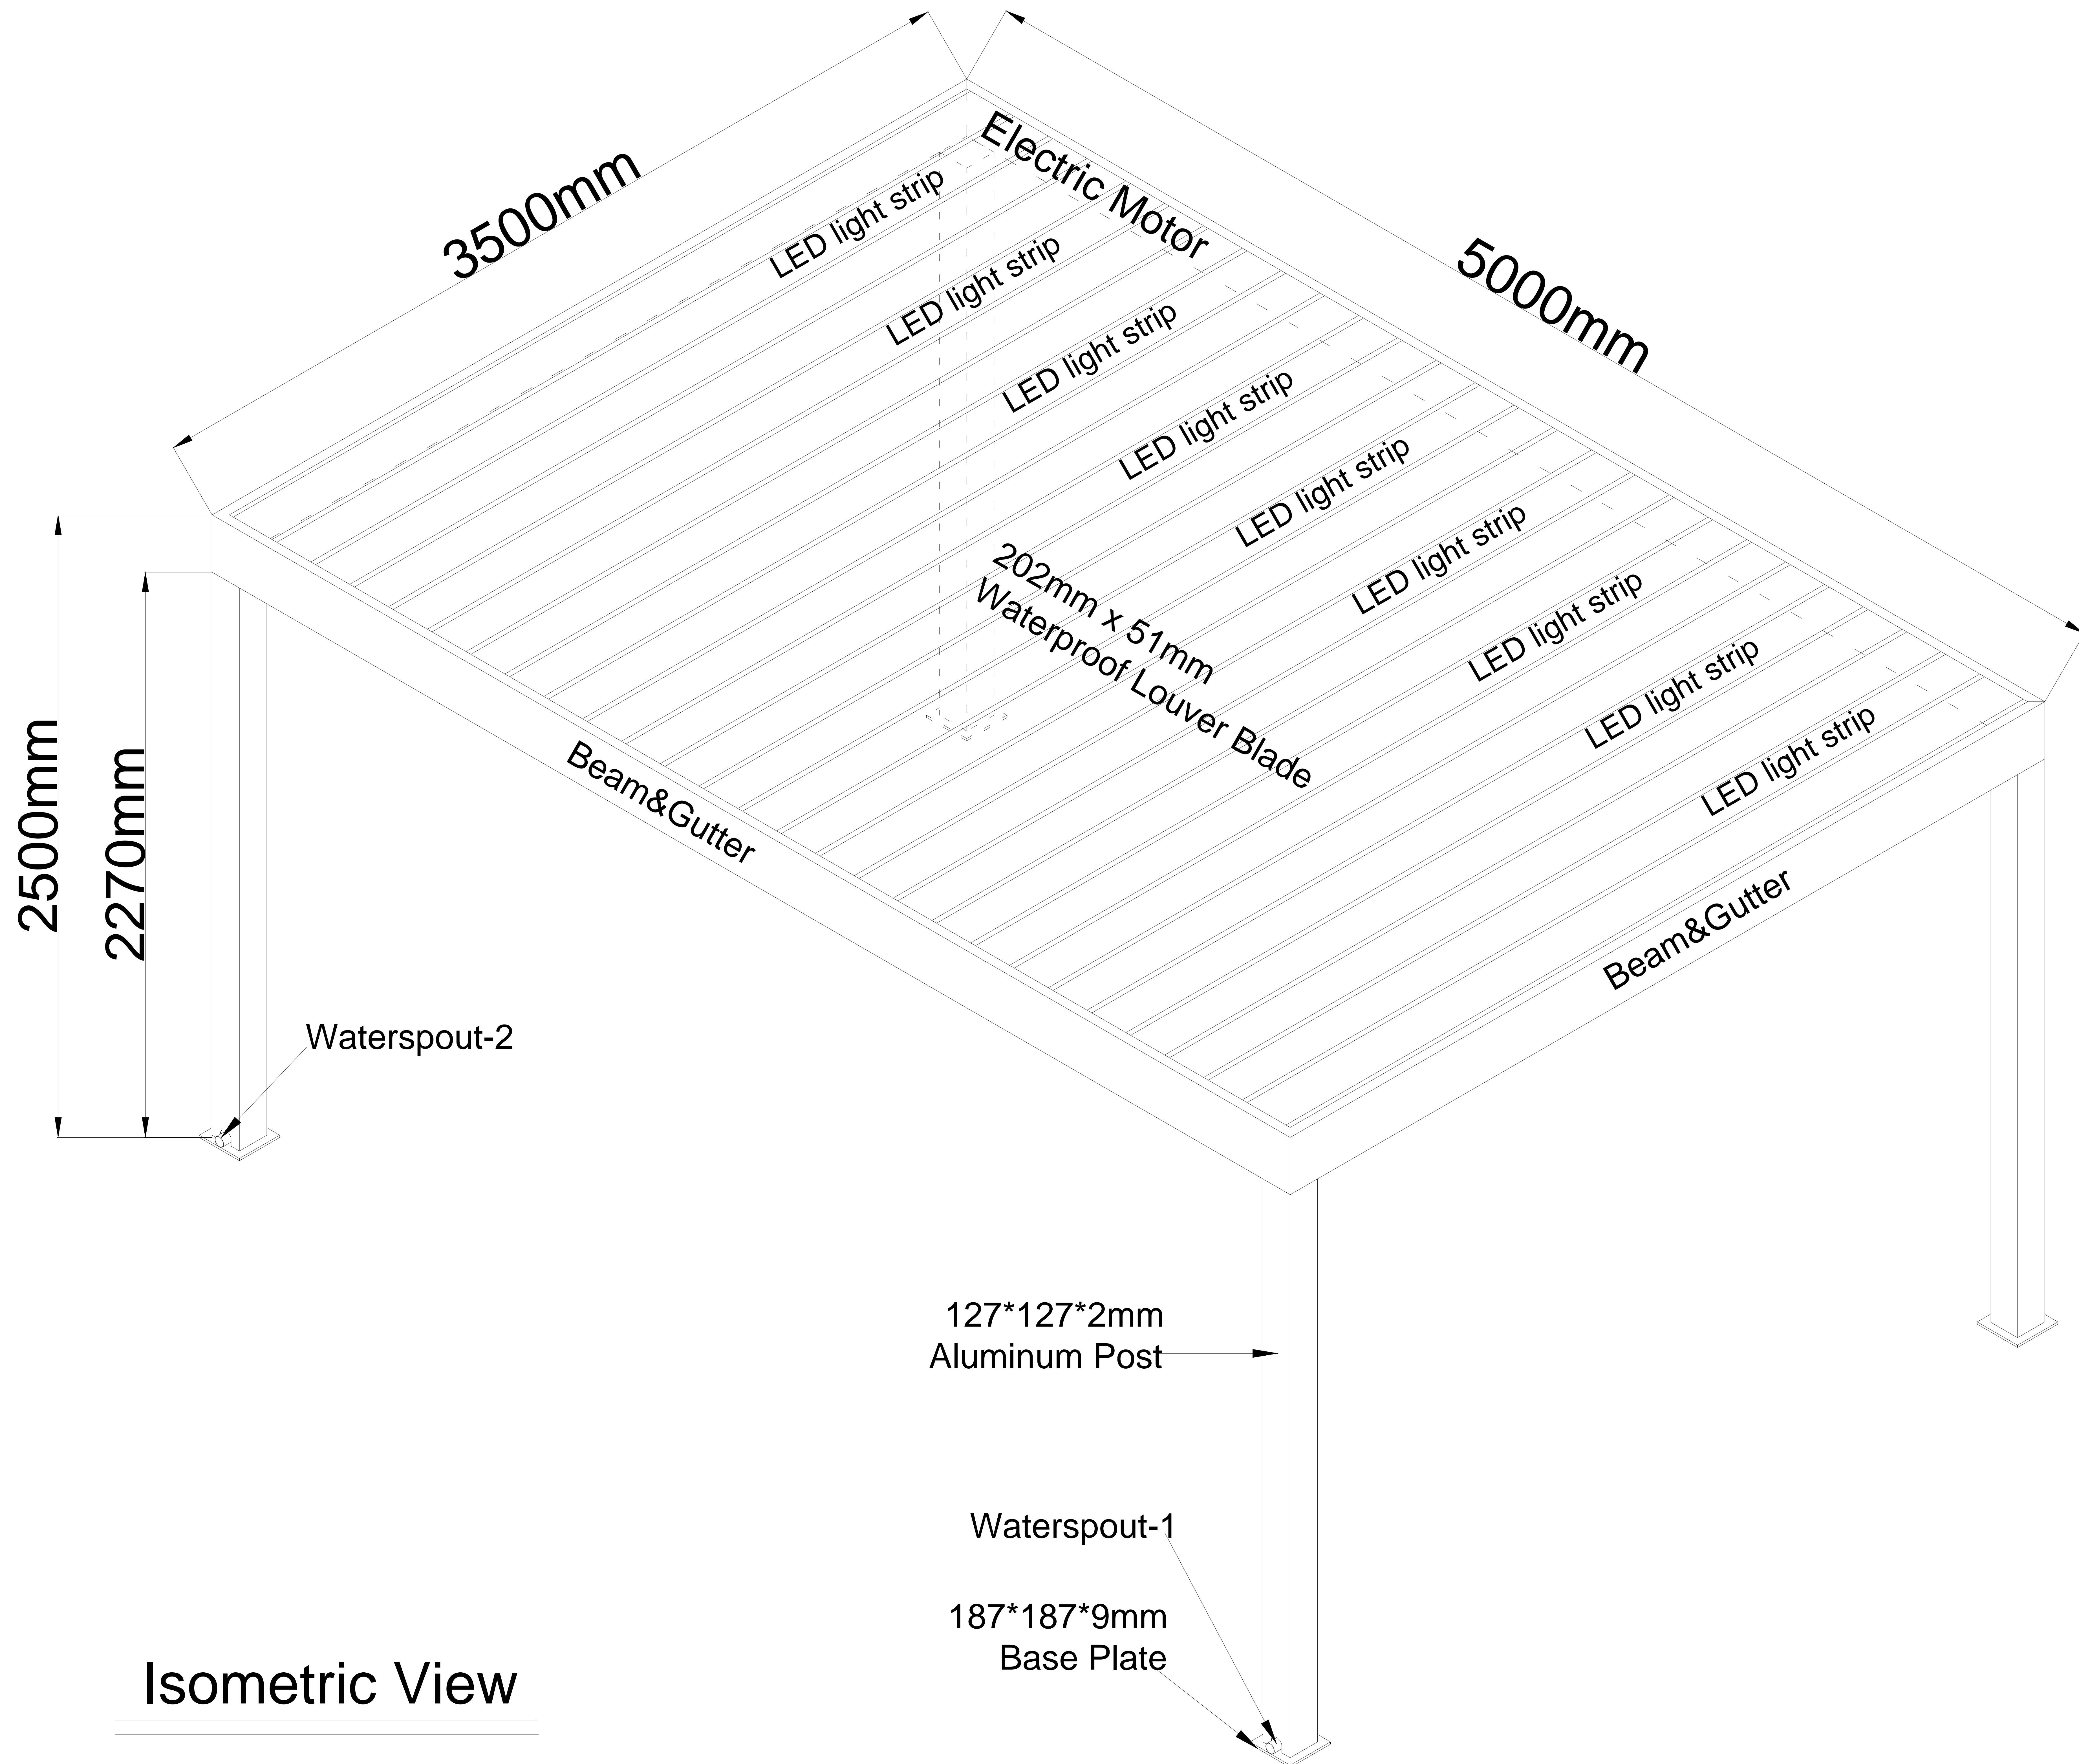

Motorised Pergola Louvered Roof Sized 3500mm x 5000mm

Isometric View

Motorised Pergola Louvered Roof Sized 3500mm x 5000mm

Plan of sliding door

Motorised Pergola Louvered Roof Sized 3500mm x 5000mm