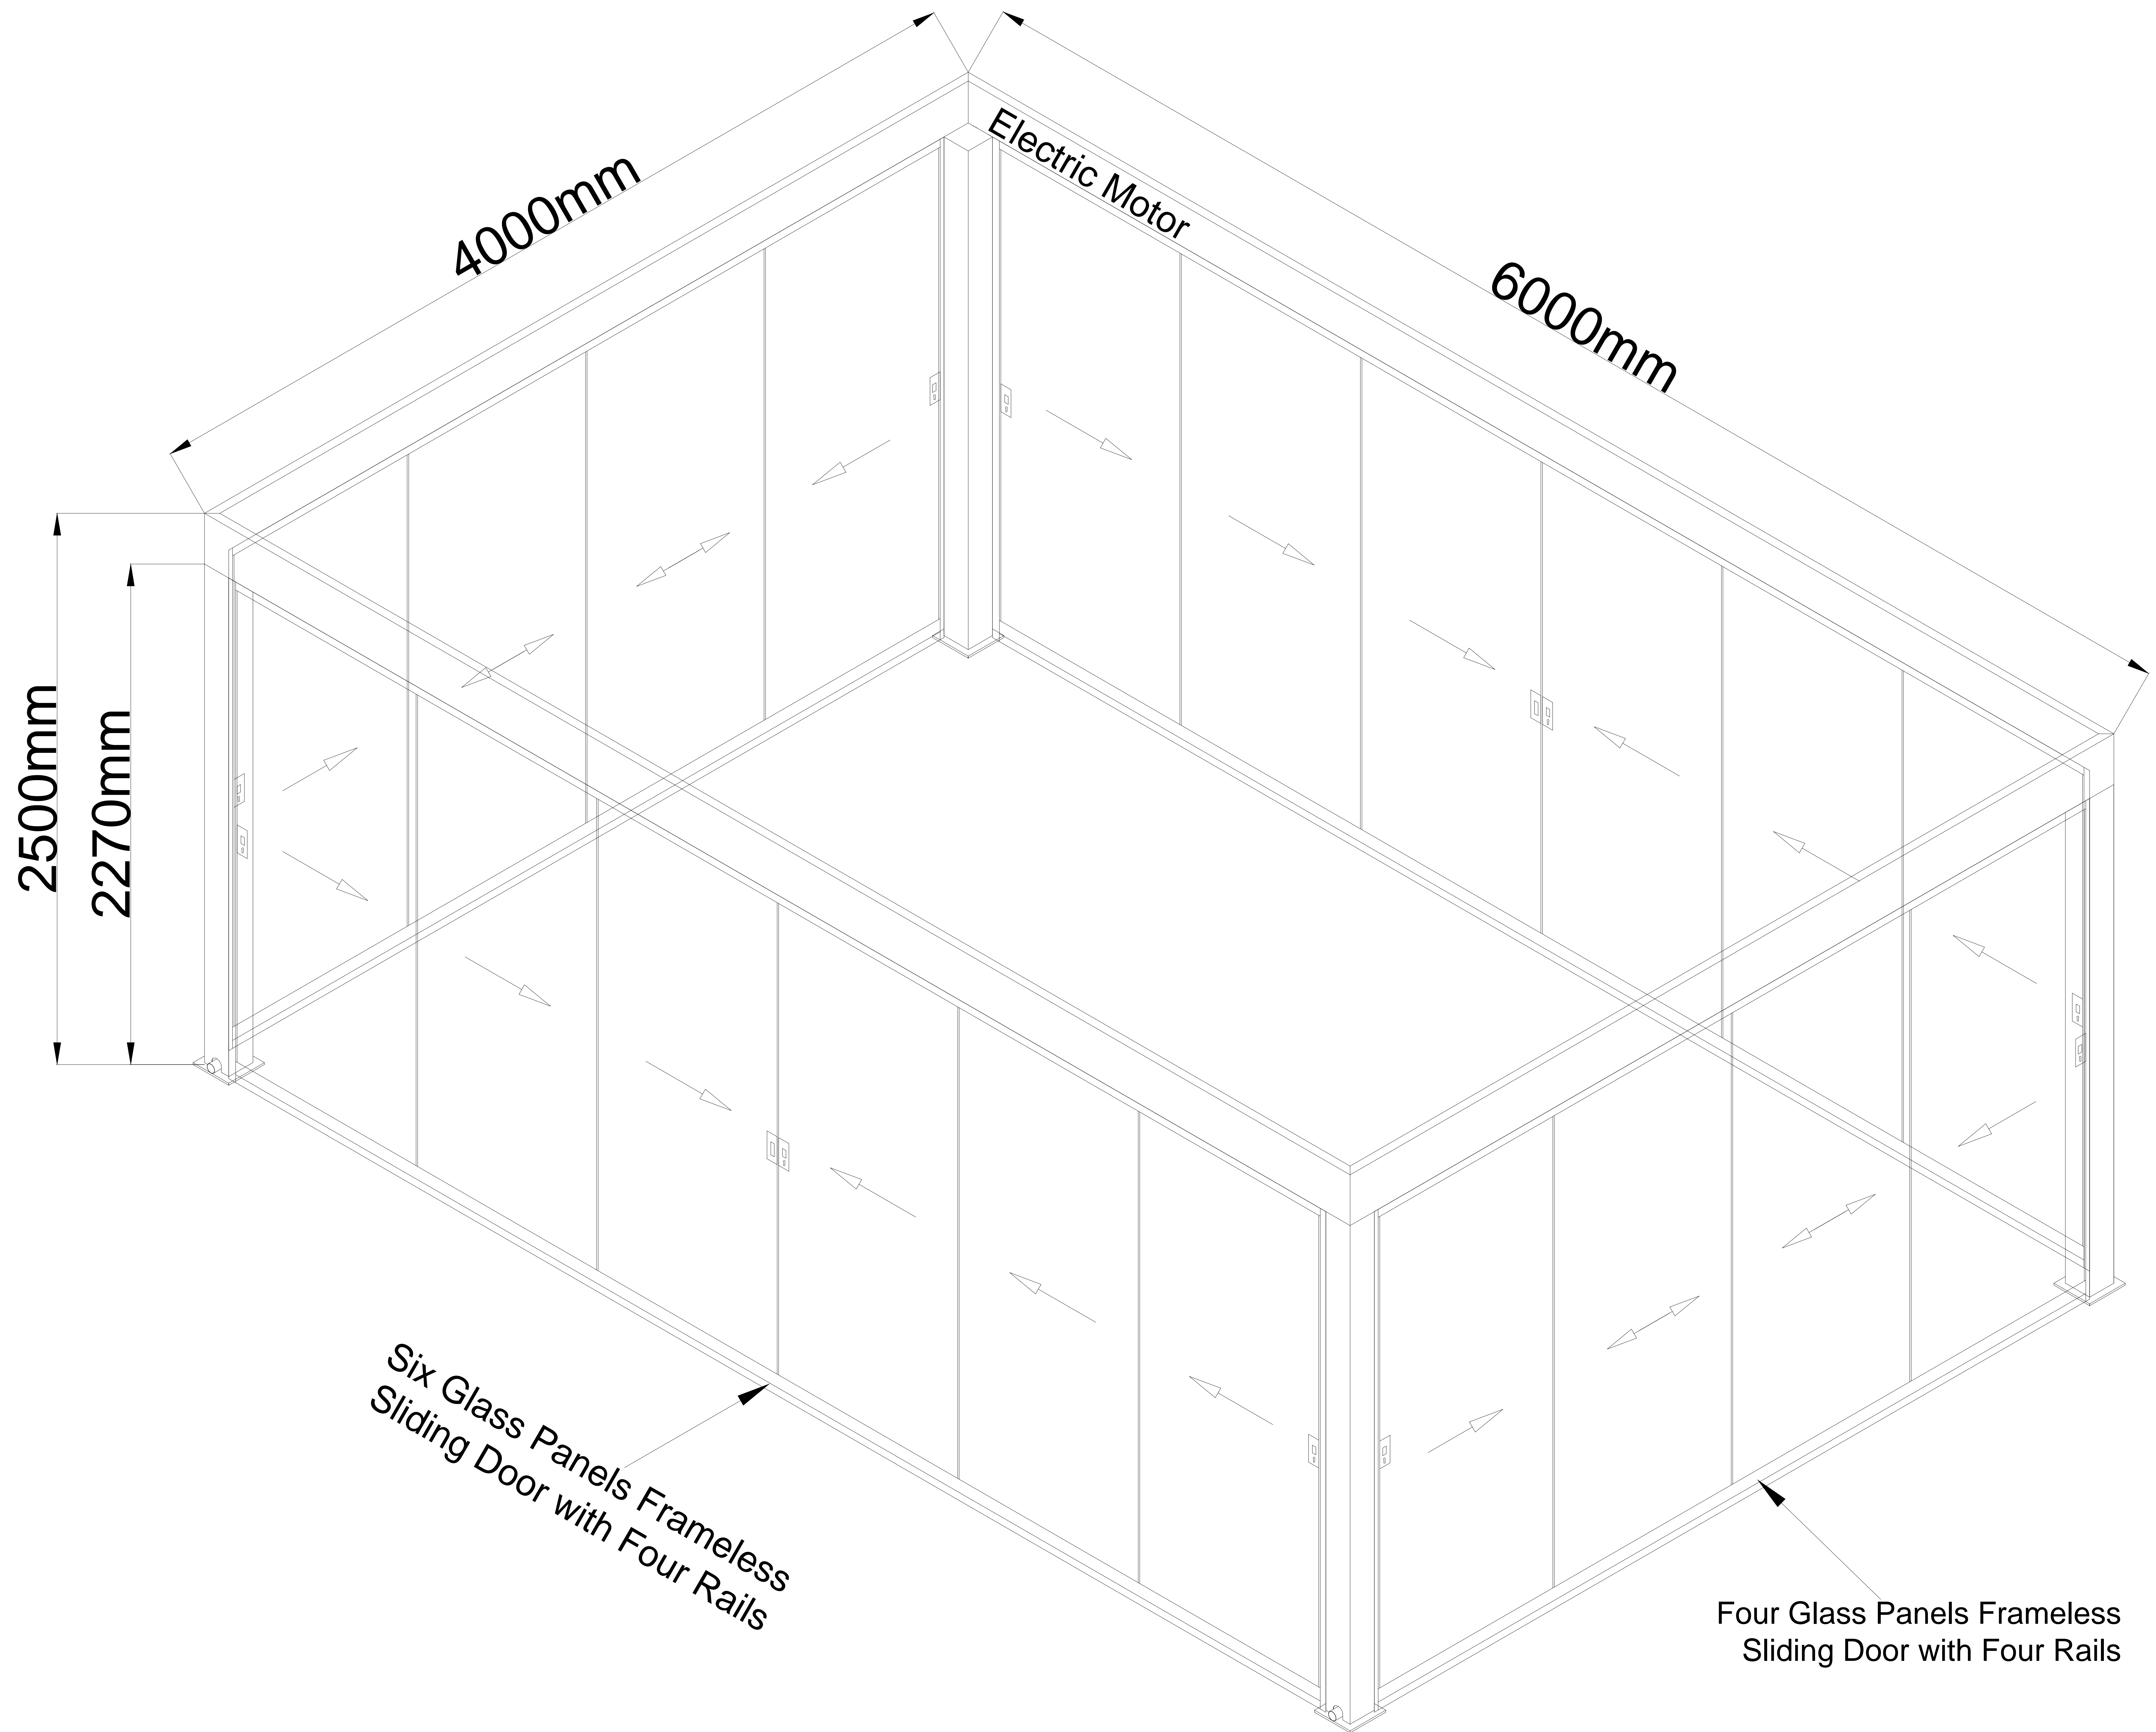

# Motorised Pergola Louvered Roof Sized 4000mm x 6000mm

Isometric View

# Motorised Pergola Louvered Roof Sized 4000mm x 6000mm

Plan of sliding door

# Motorised Pergola Louvered Roof Sized 4000mm x 6000mm