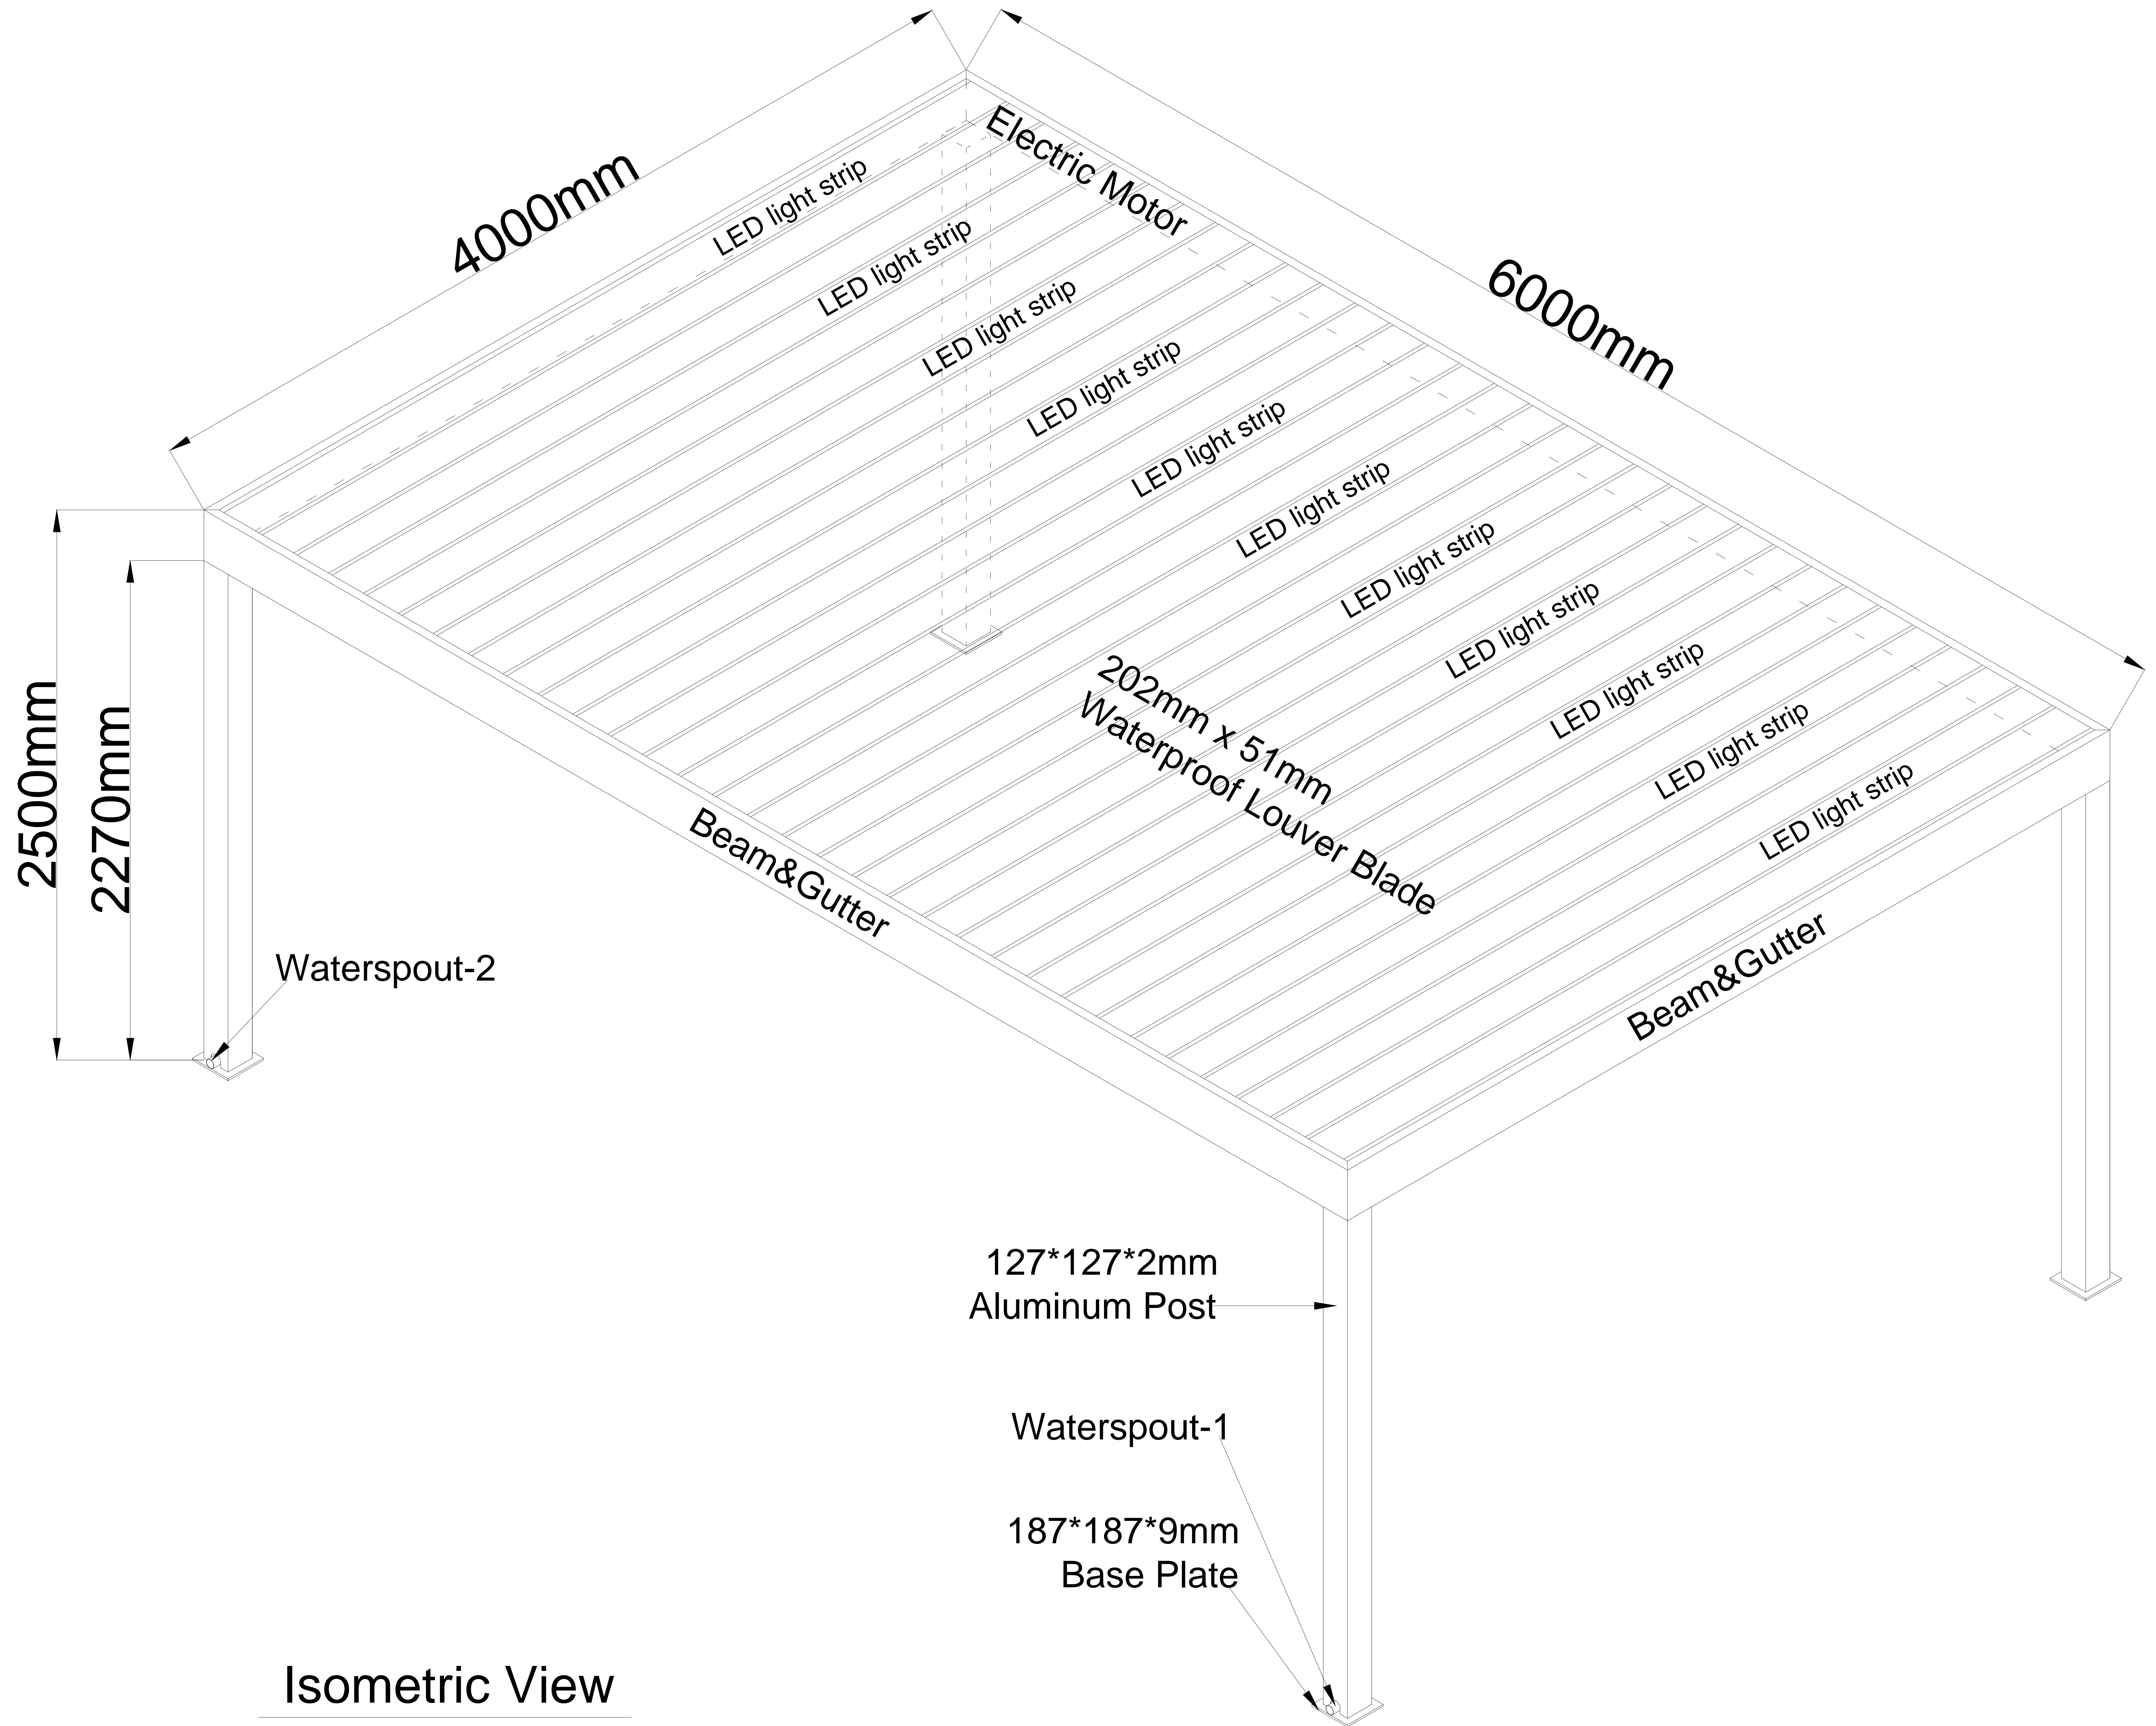

# Motorised Pergola Louvered Roof Sized 4000mm x 6000mm

Isometric View

# Motorised Pergola Louvered Roof Sized 4000mm x 6000mm

Plan of sliding door

# Motorised Pergola Louvered Roof Sized 4000mm x 6000mm