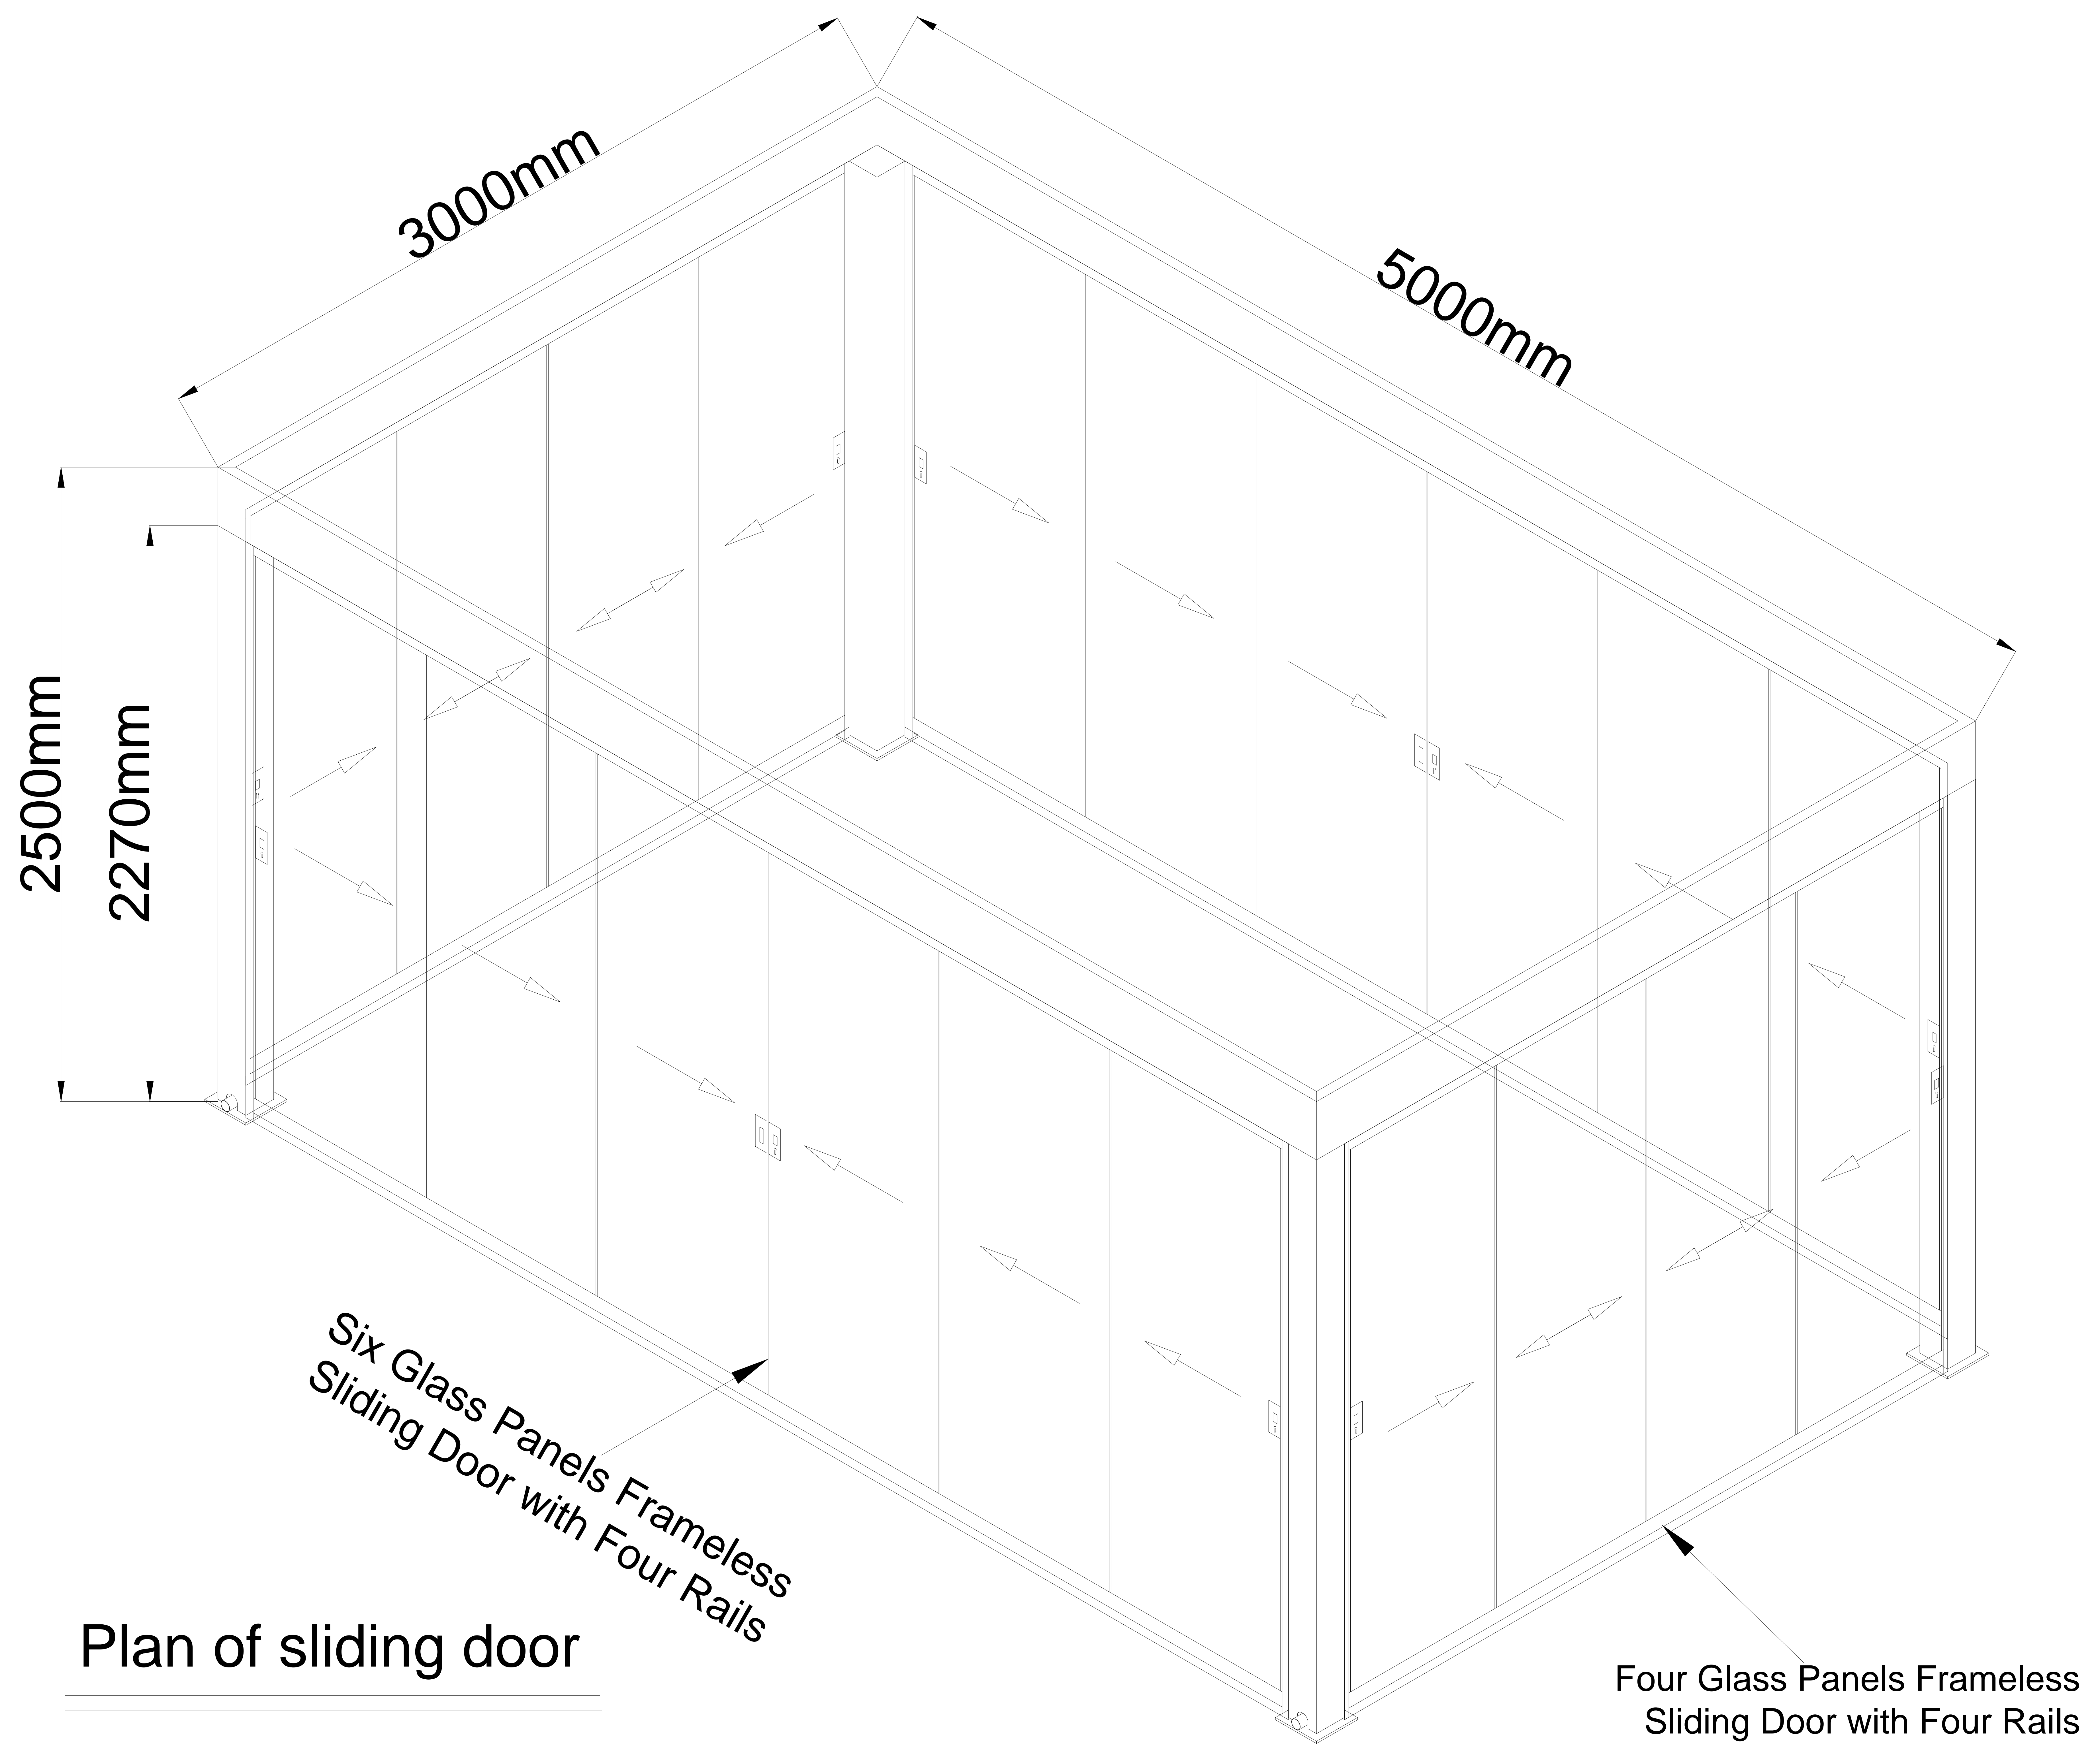

Motorised Pergola Louvered Roof Sized 3000mm x 5000mm

Motorised Pergola Louvered Roof Sized 3000mm x 5000mm