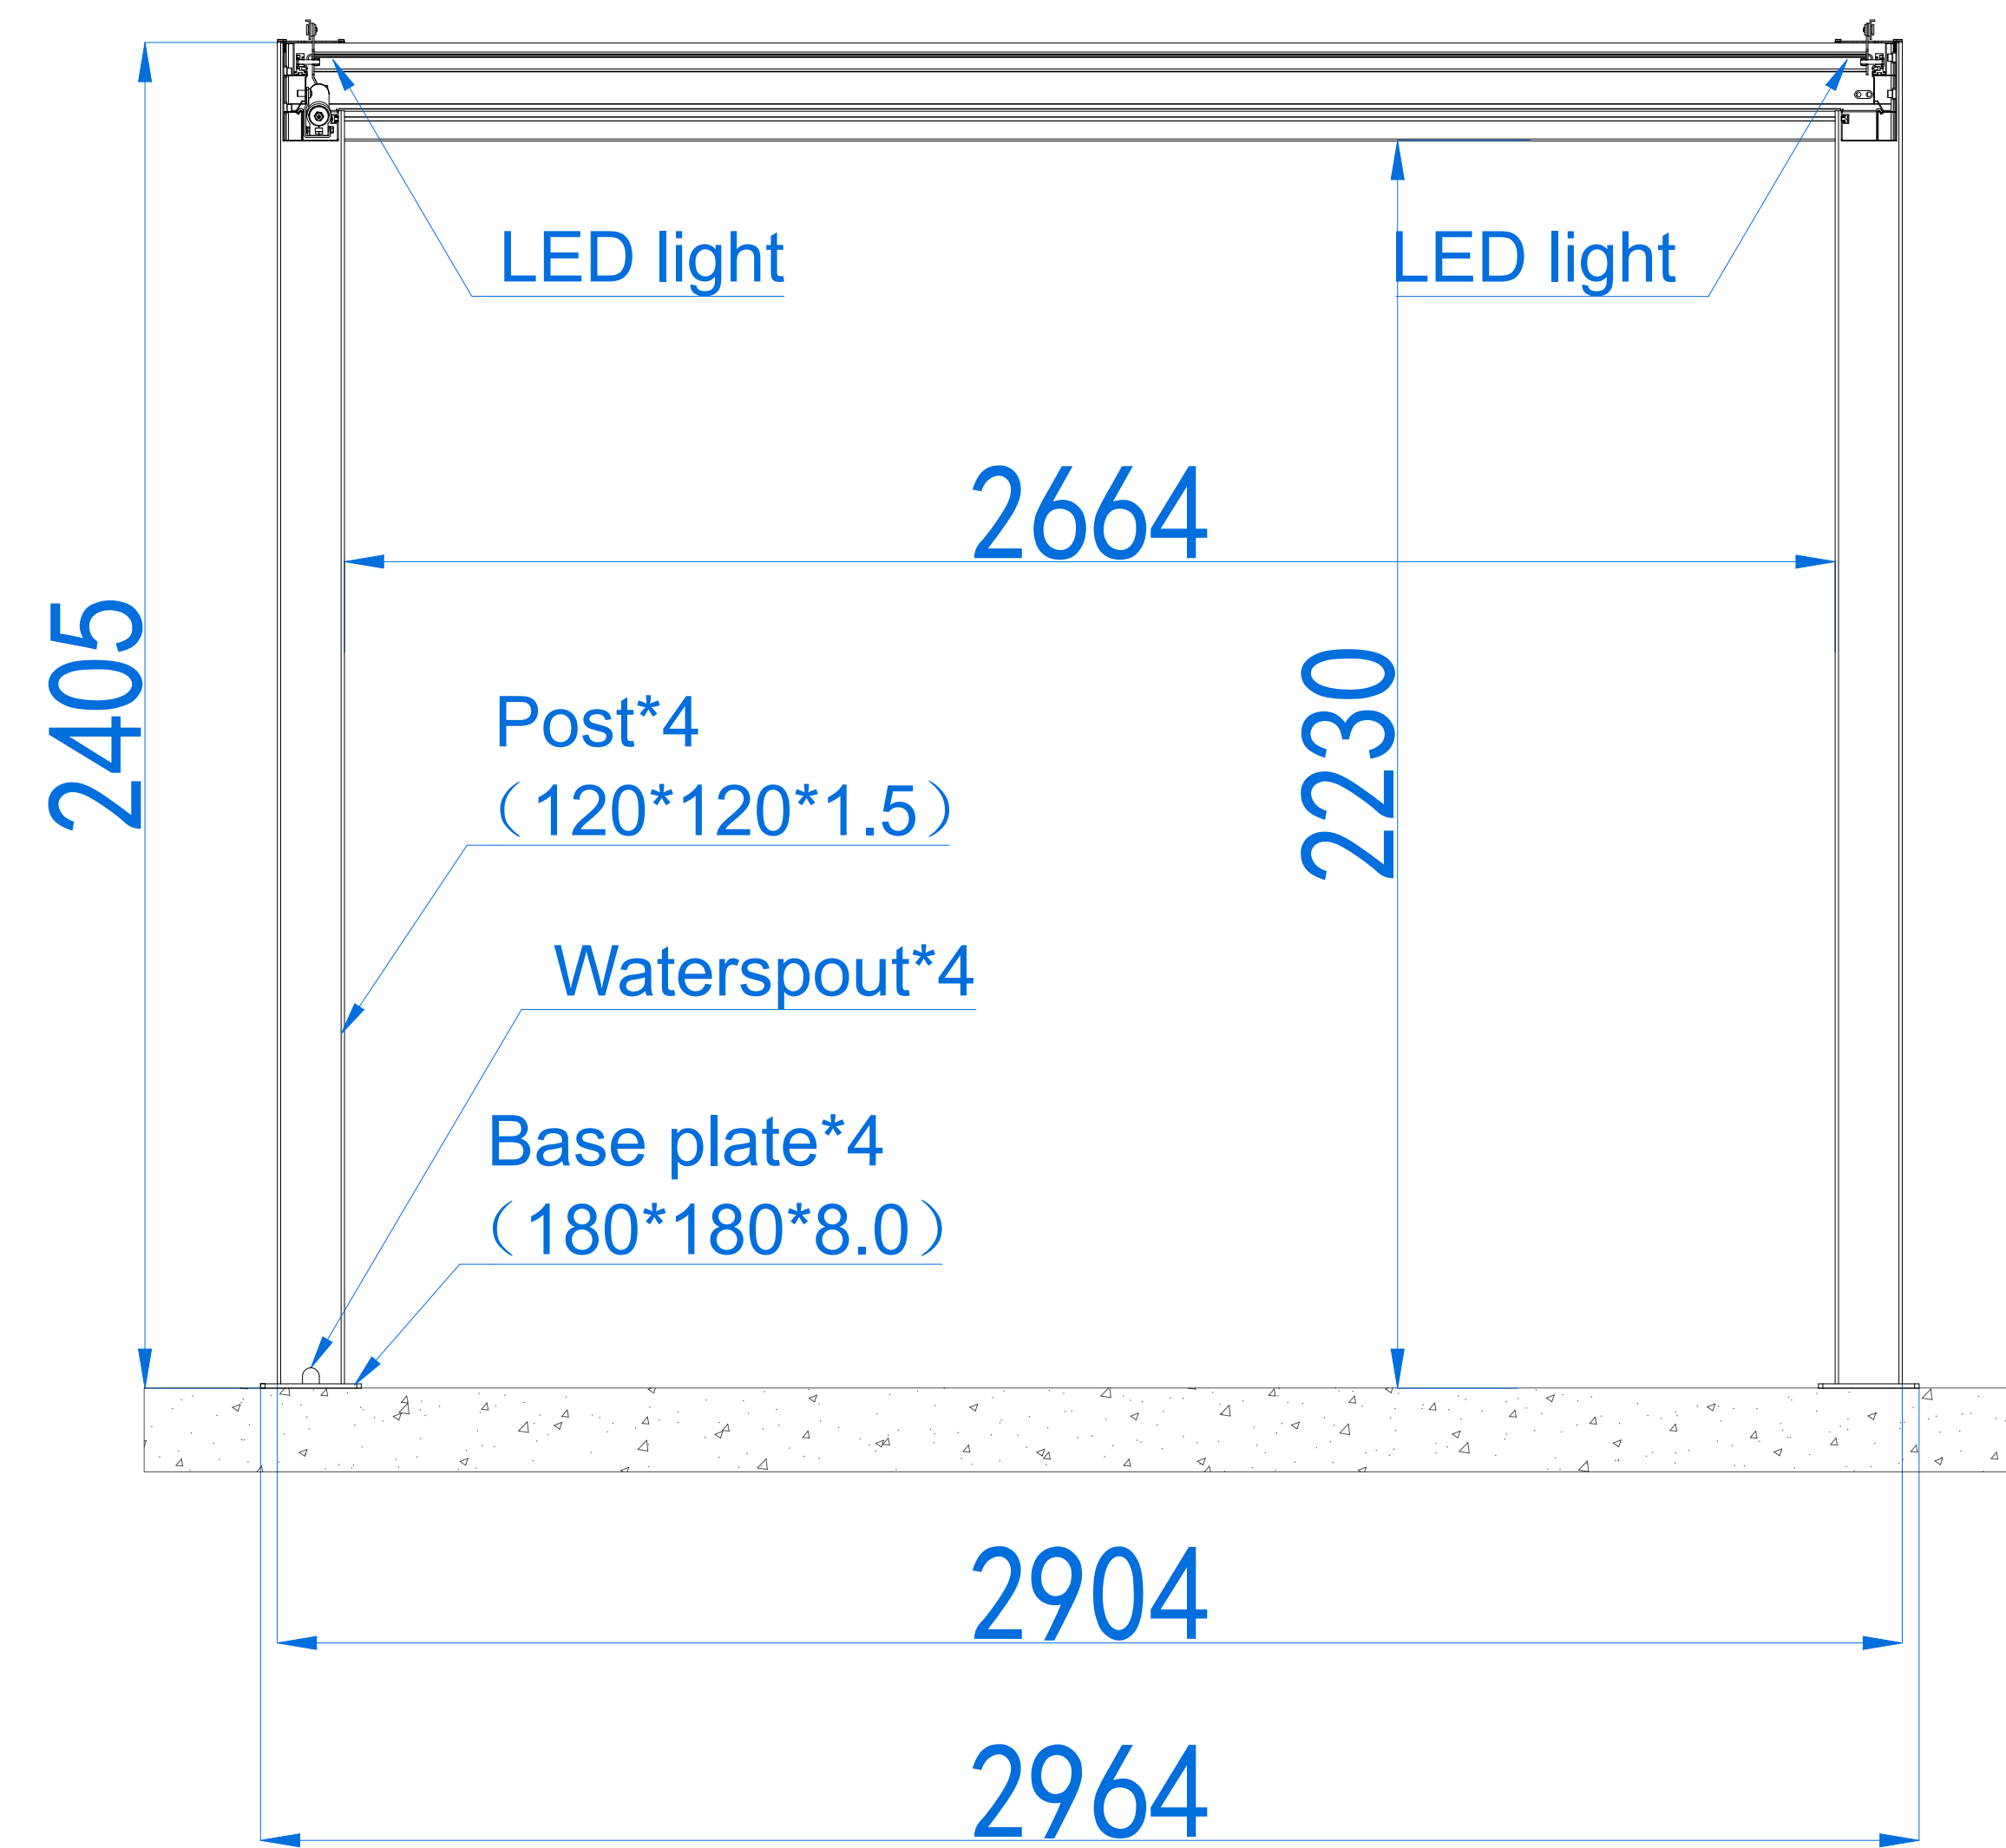

Solar Mosa 3000mm*4000mm*2405mm

ISOMETRIC VIEW

Solar Mosa 3000mm*4000mm*2405mm

PLAN VIEW

ELEVATION VIEW-1

ELEVATION VIEW-2