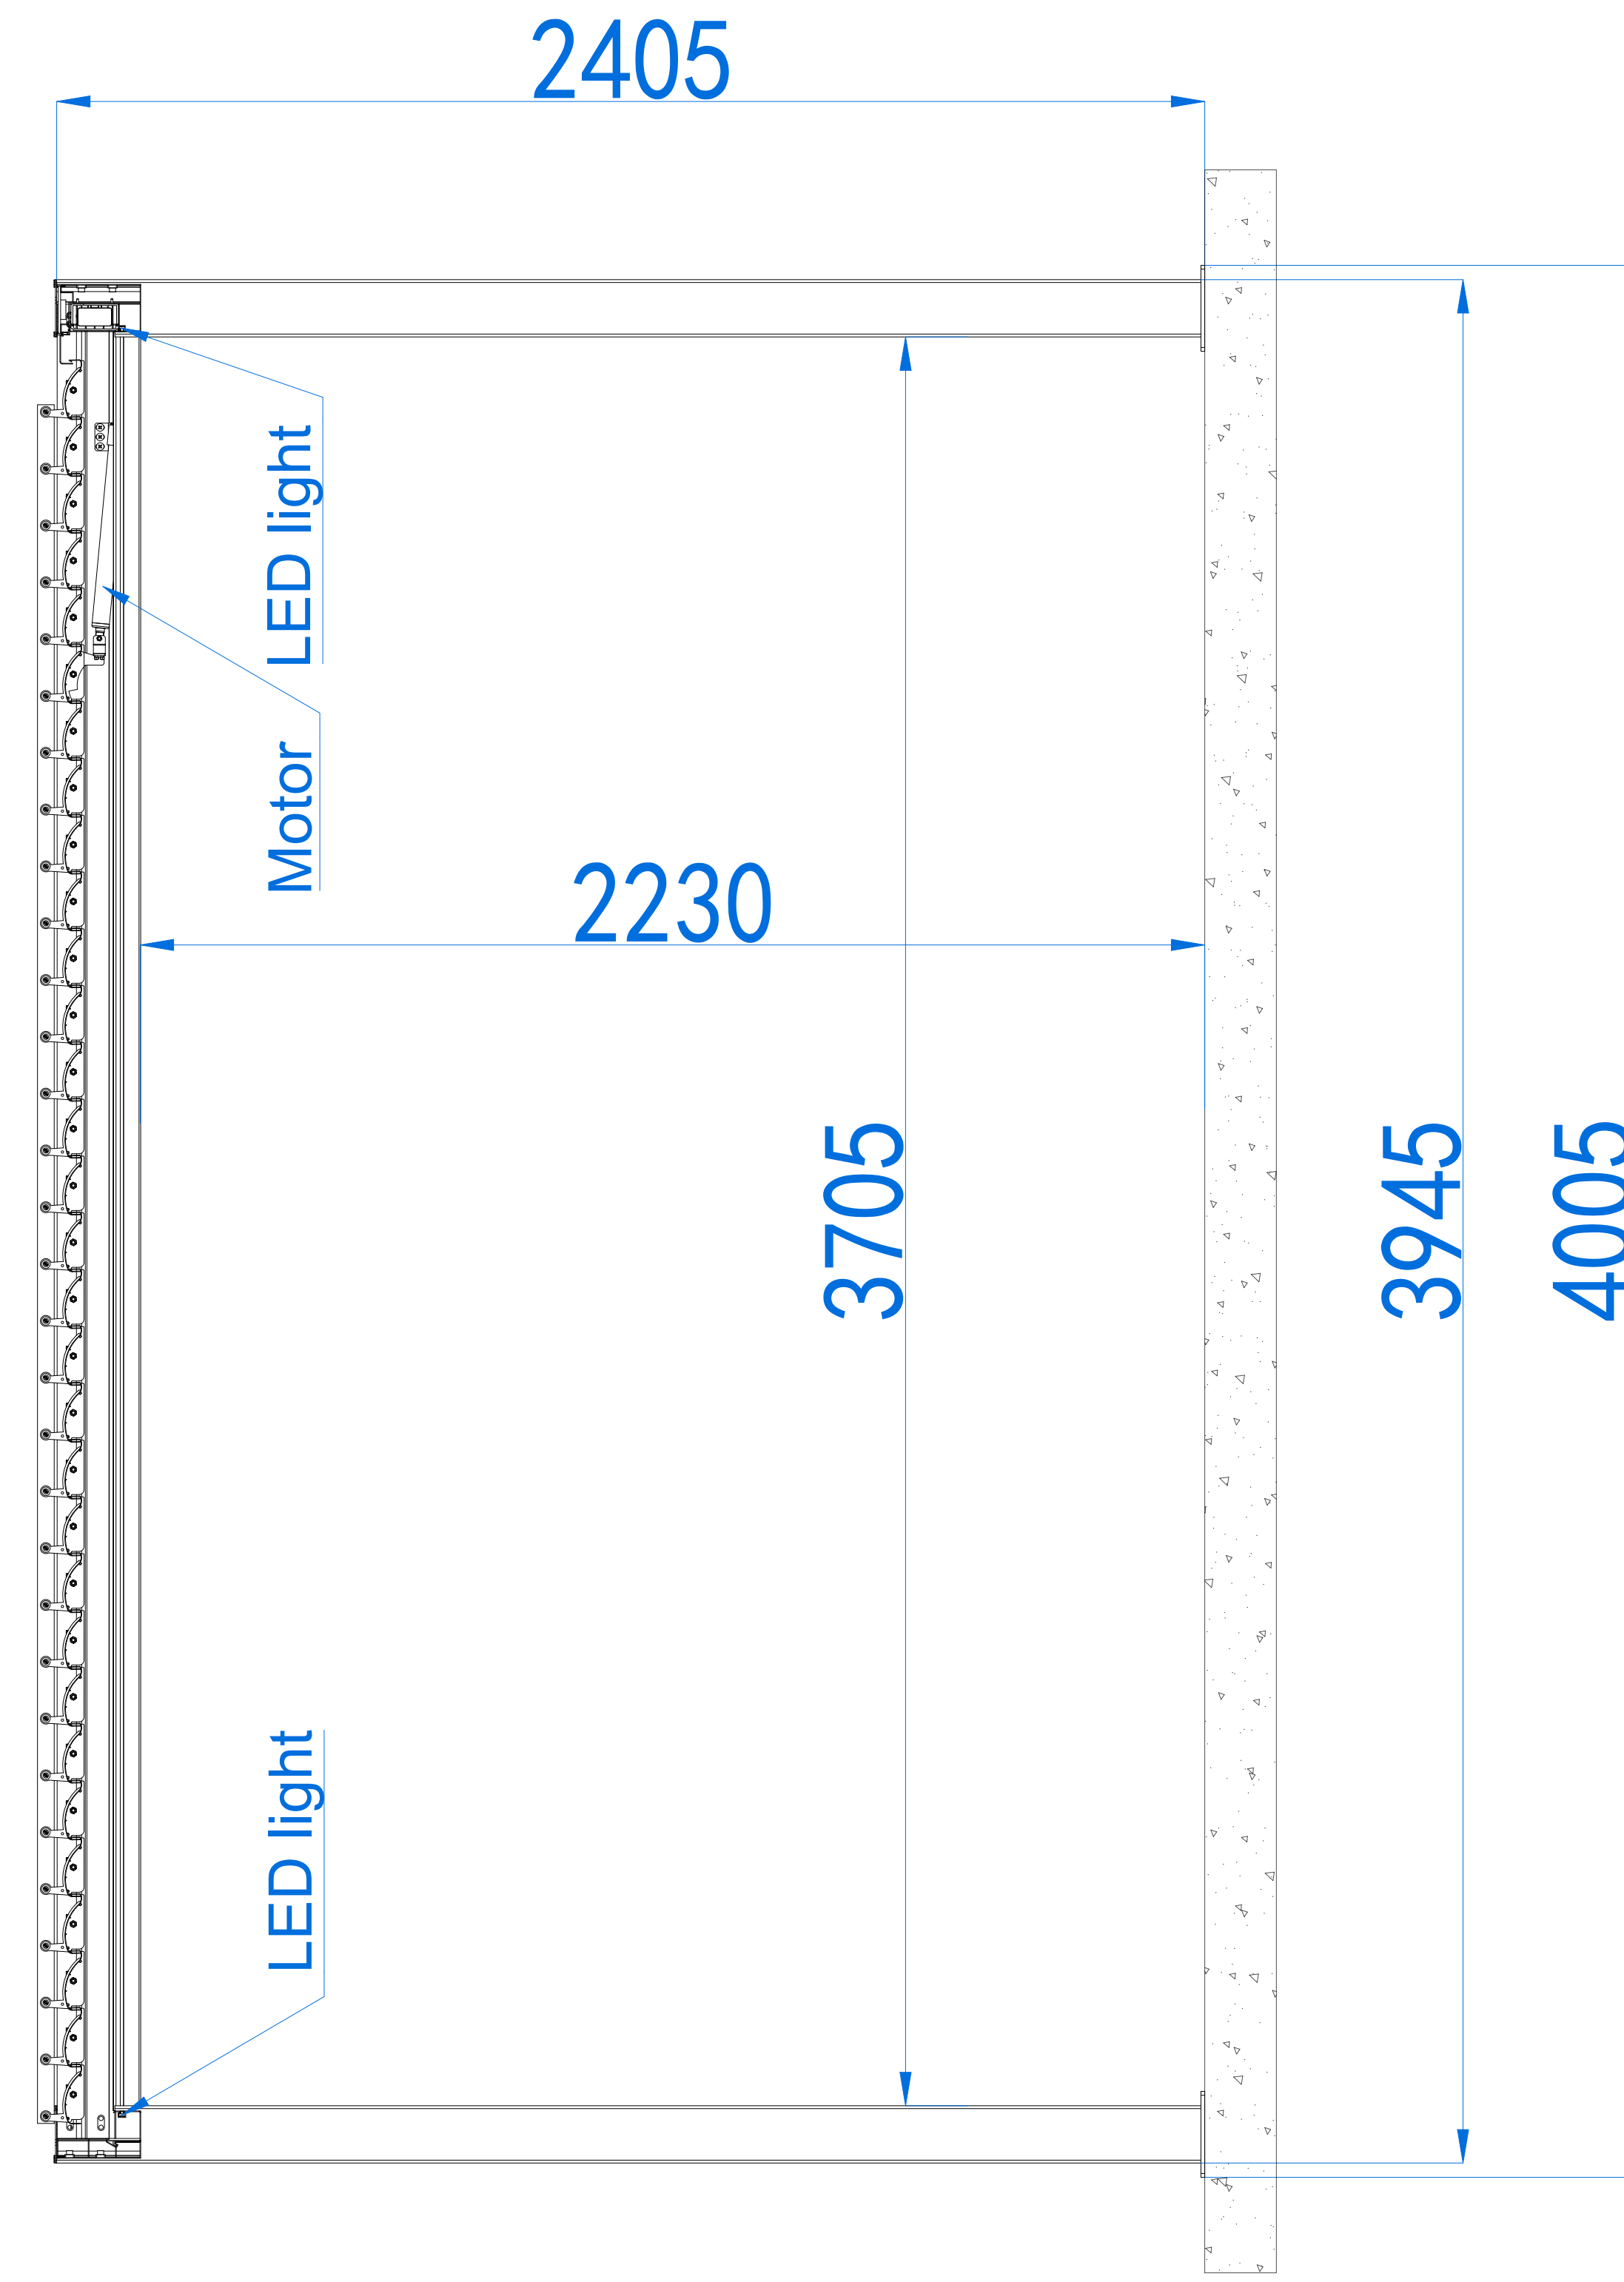

Solar Mosa 3000mm*4000mm*2405mm

ISOMETRIC VIEW

Solar Mosa 3000mm*4000mm*2405mm

PLAN VIEW

ELEVATION VIEW-1

ELEVATION VIEW-2