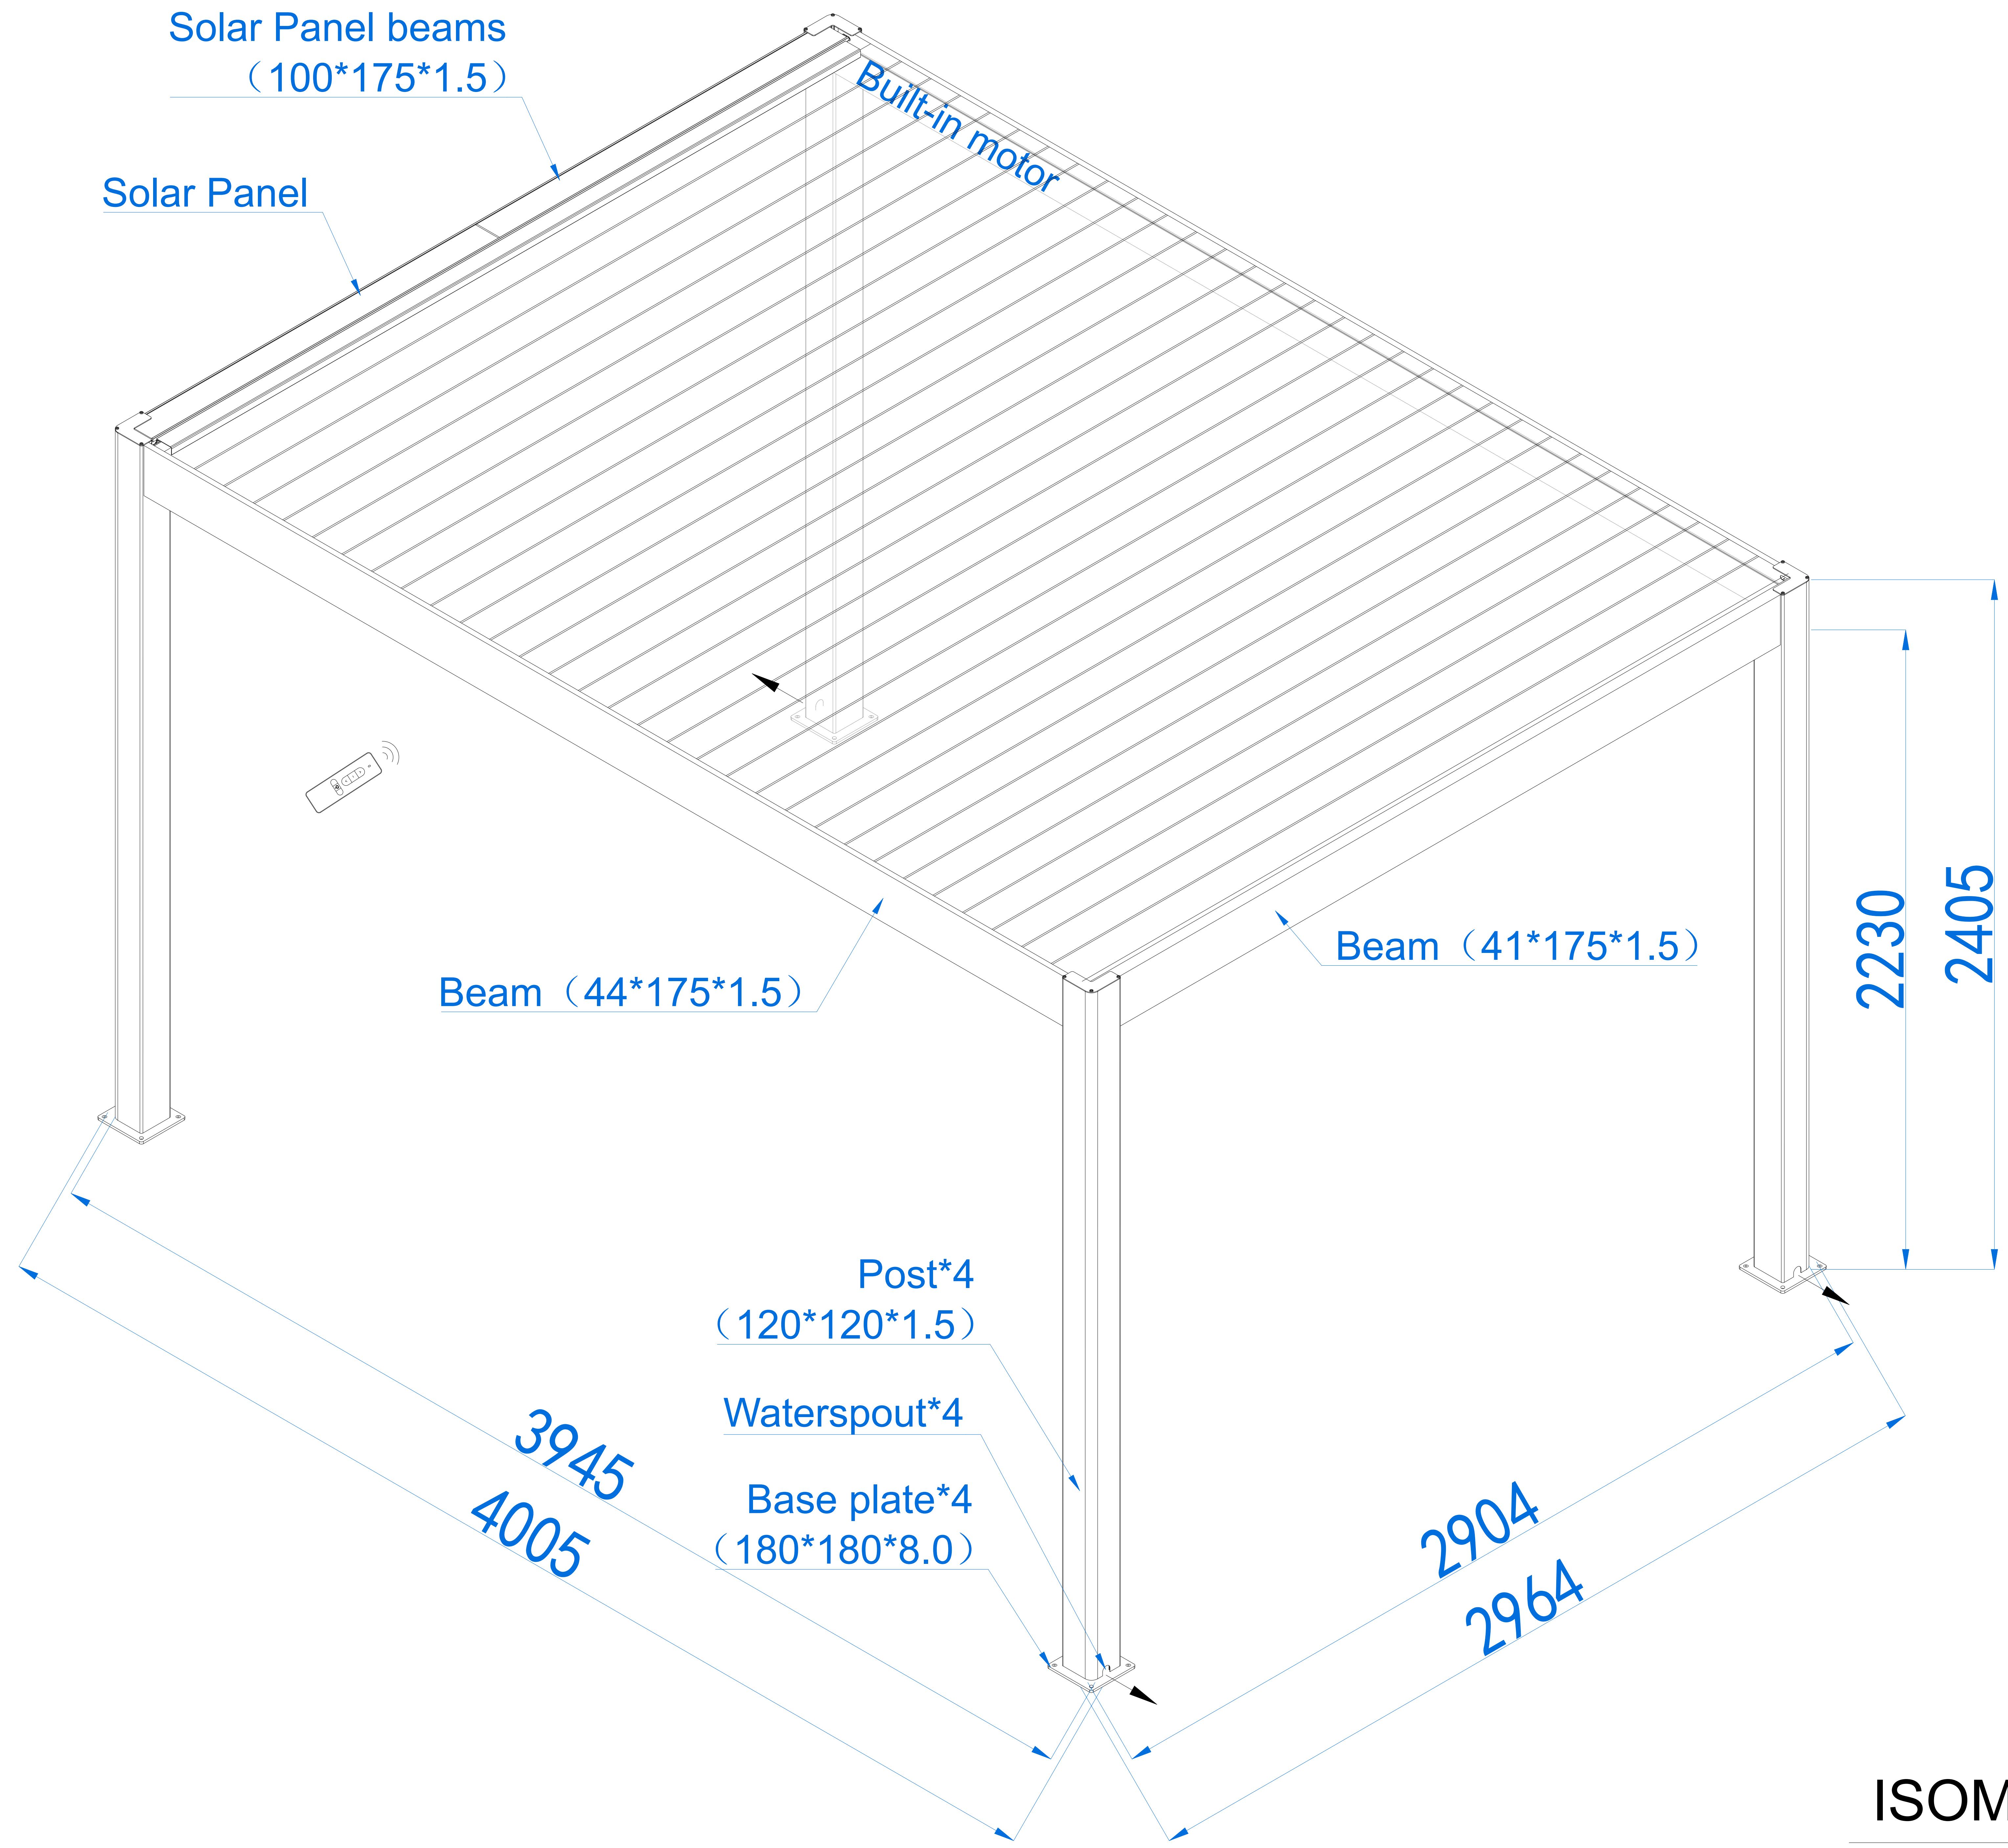

Solar Mosa 3000mm*4000mm*2405mm

ISOMETRIC VIEW

Solar Mosa 3000mm*4000mm*2405mm

PLAN VIEW

ELEVATION VIEW-1

ELEVATION VIEW-2