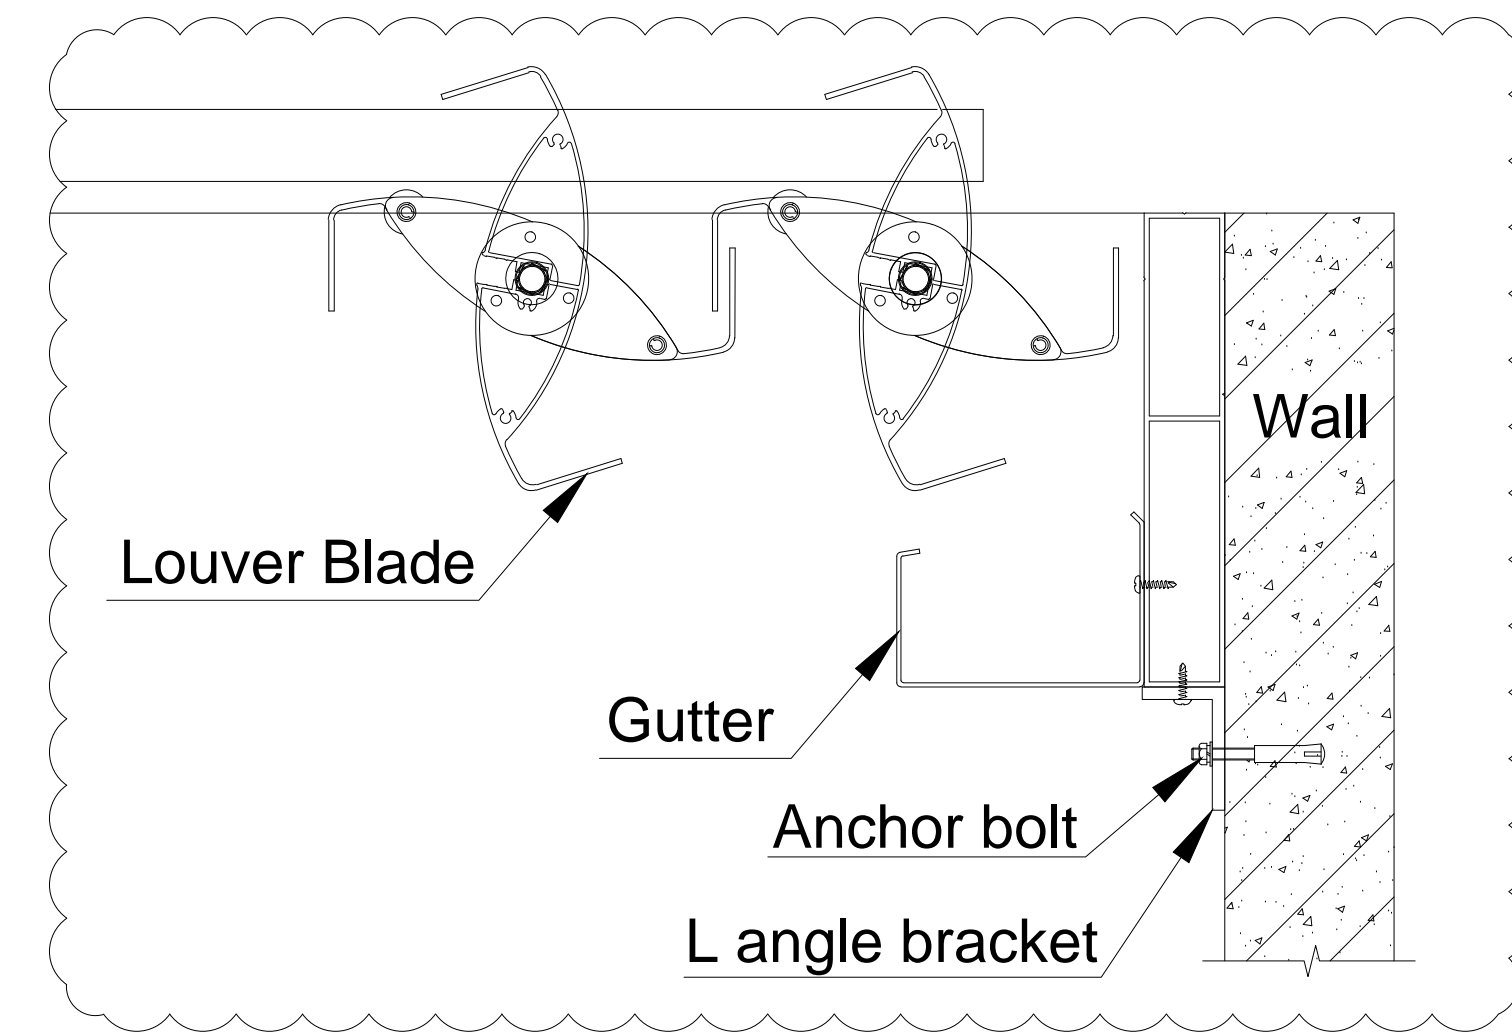

Motorised Pergola Louvered Roof Sized 4000mm x 3000mm

Isometric View

Motorised Pergola Louvered Roof Sized 4000mm x 3000mm