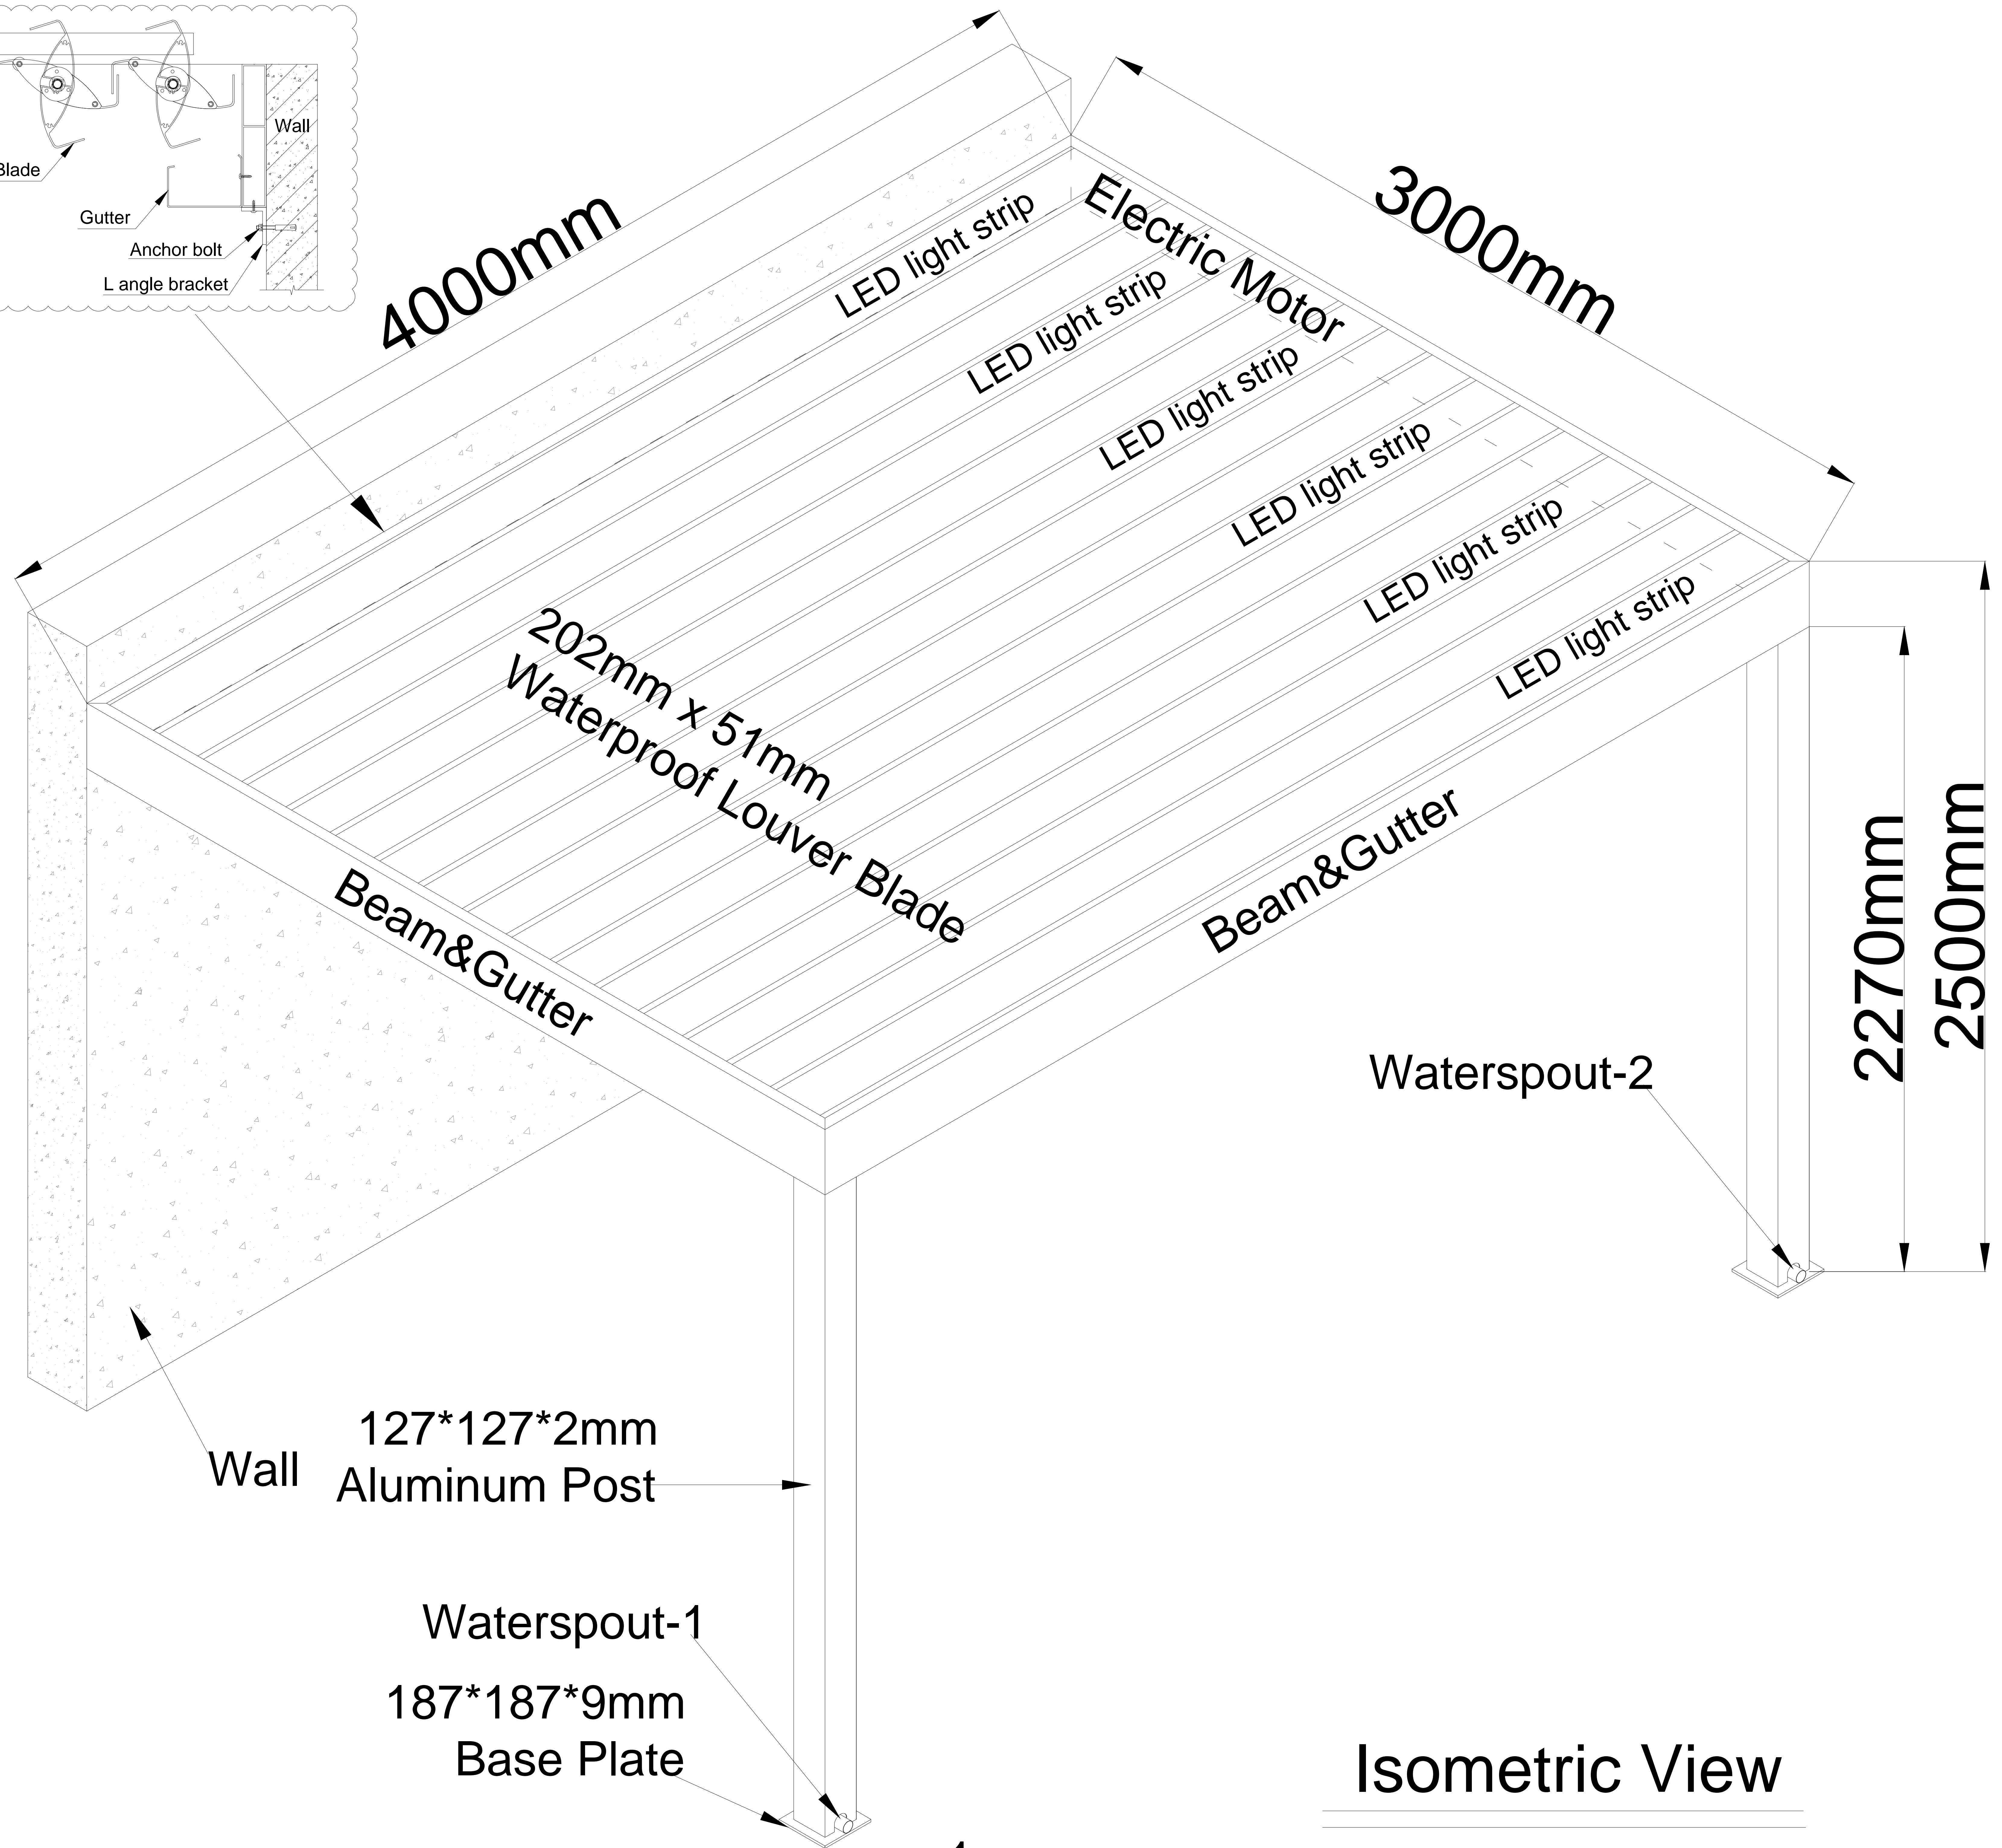

Motorised Pergola Louvered Roof Sized 4000mm x 3000mm

Isometric View

Motorised Pergola Louvered Roof Sized 4000mm x 3000mm