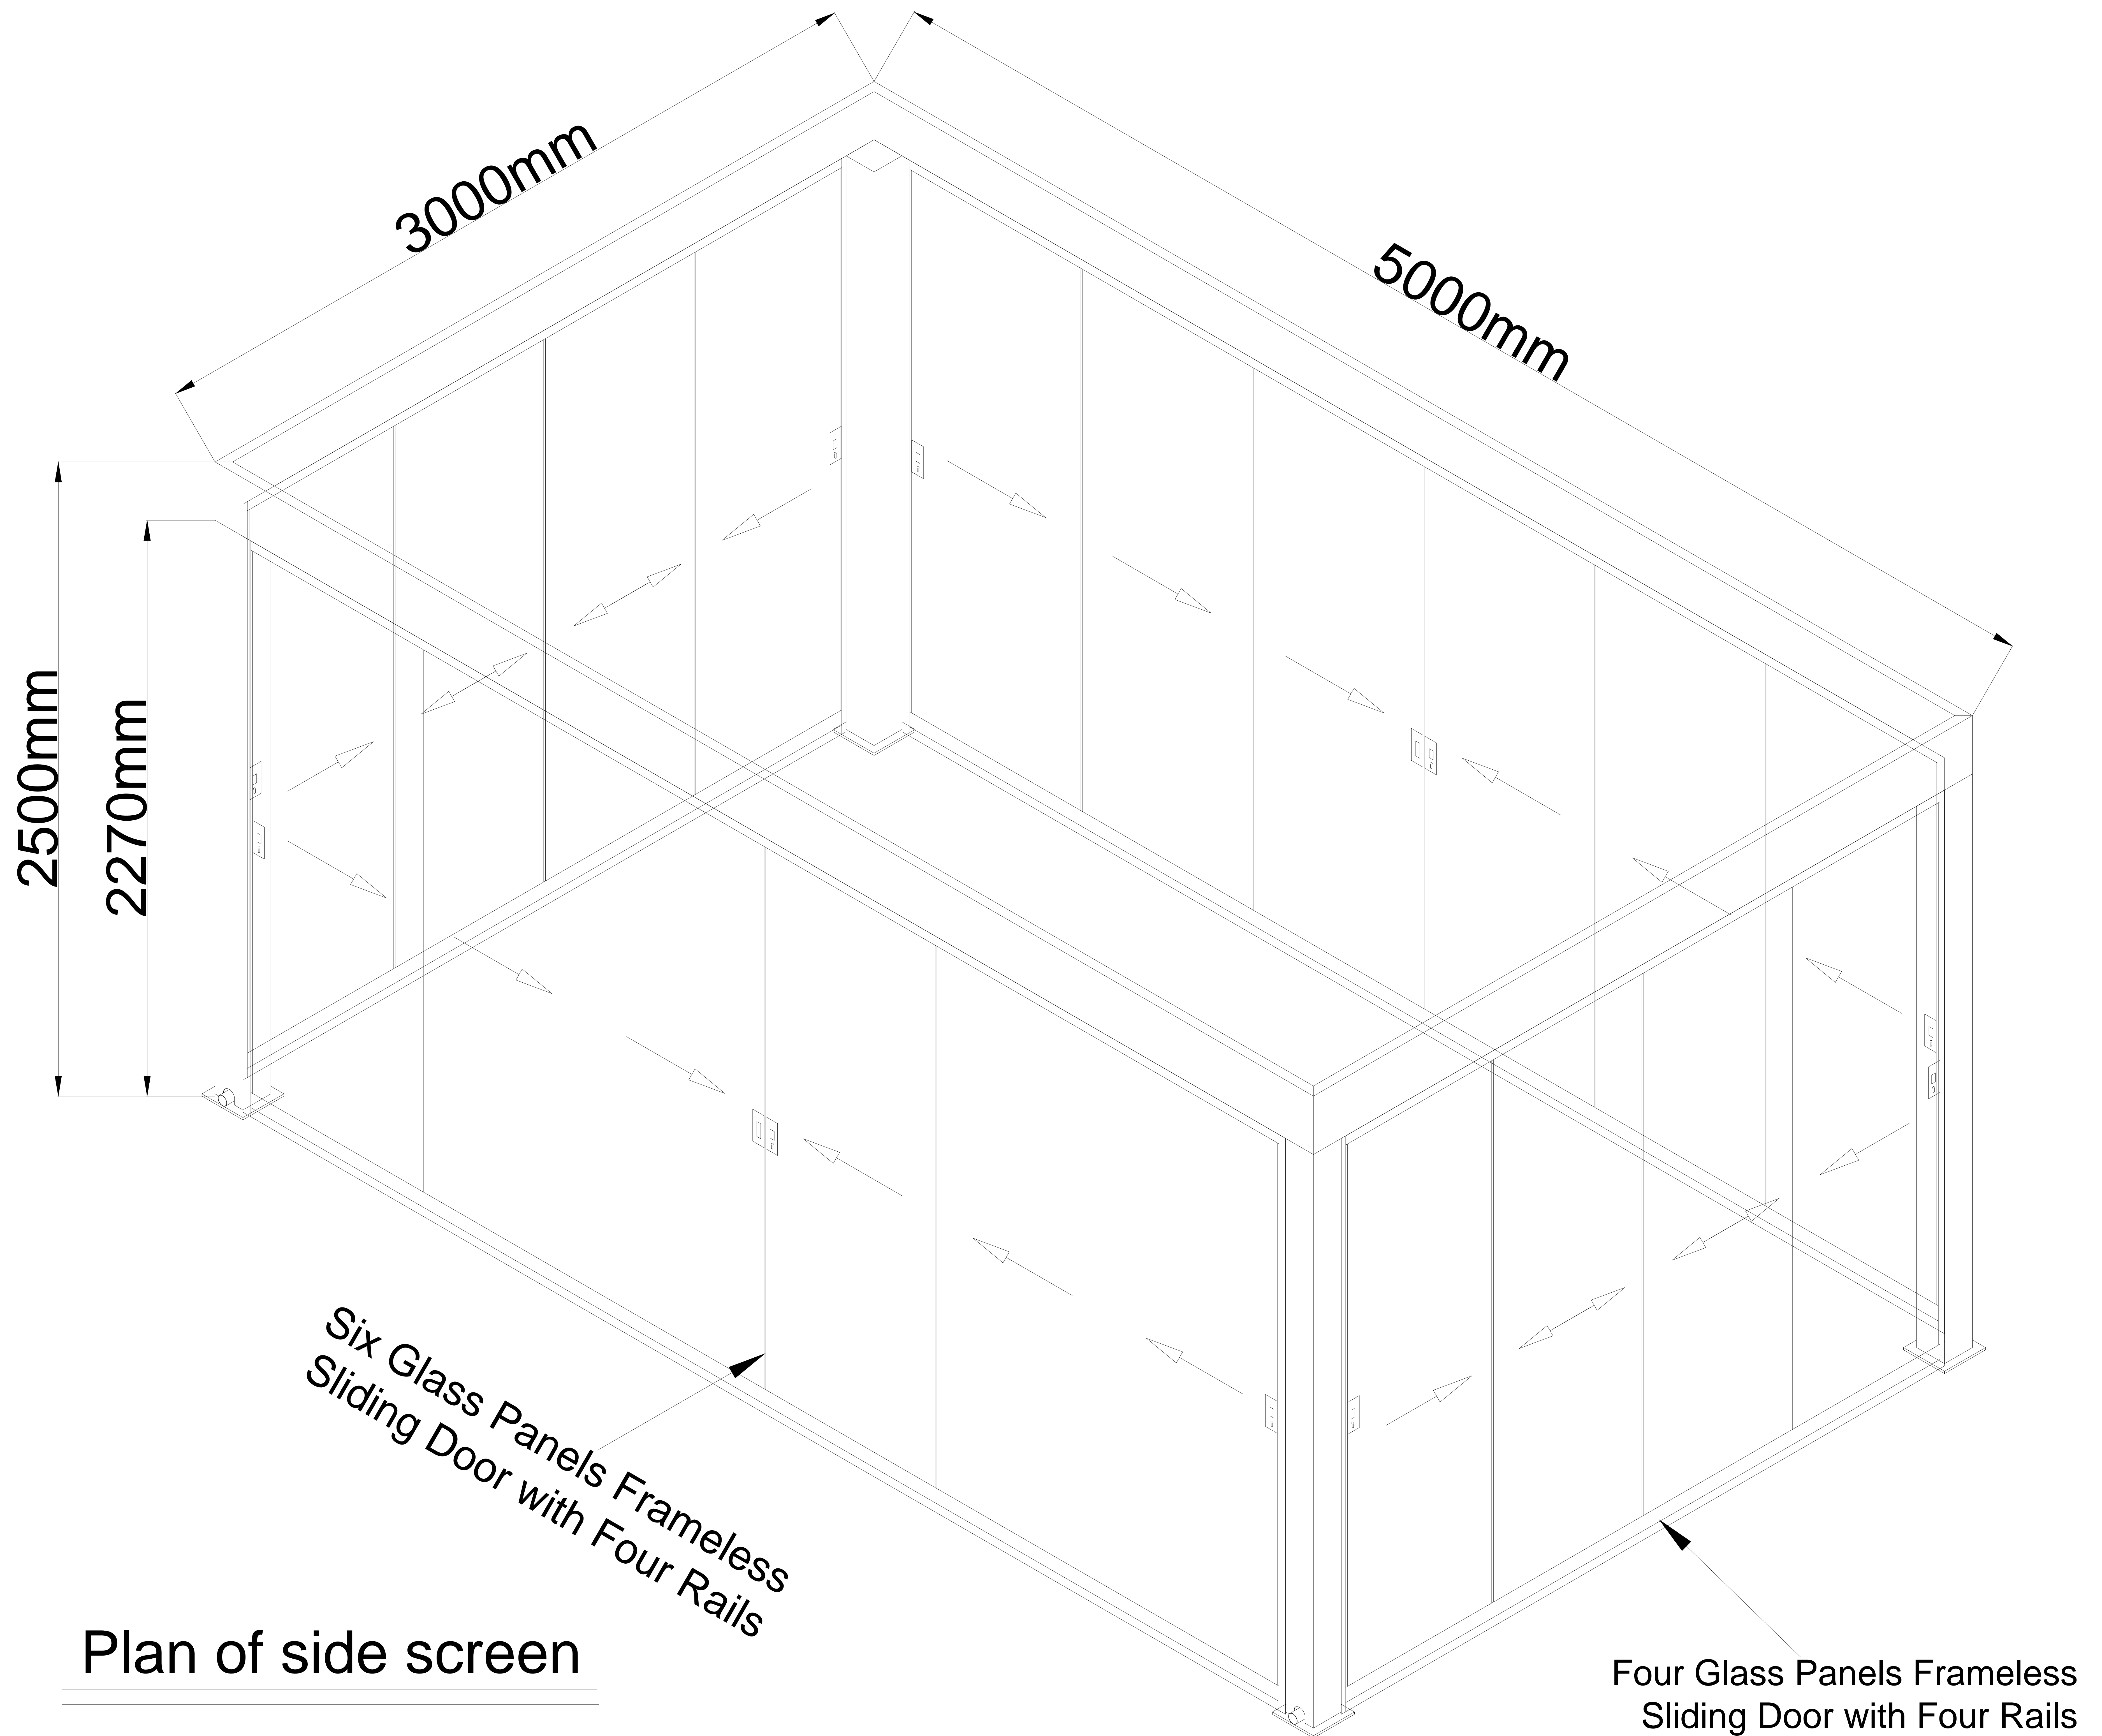

Motorised Pergola Louvered Roof Sized 3000mm x 5000mm

Isometric View

Motorised Pergola Louvered Roof Sized 3000mm x 5000mm

3