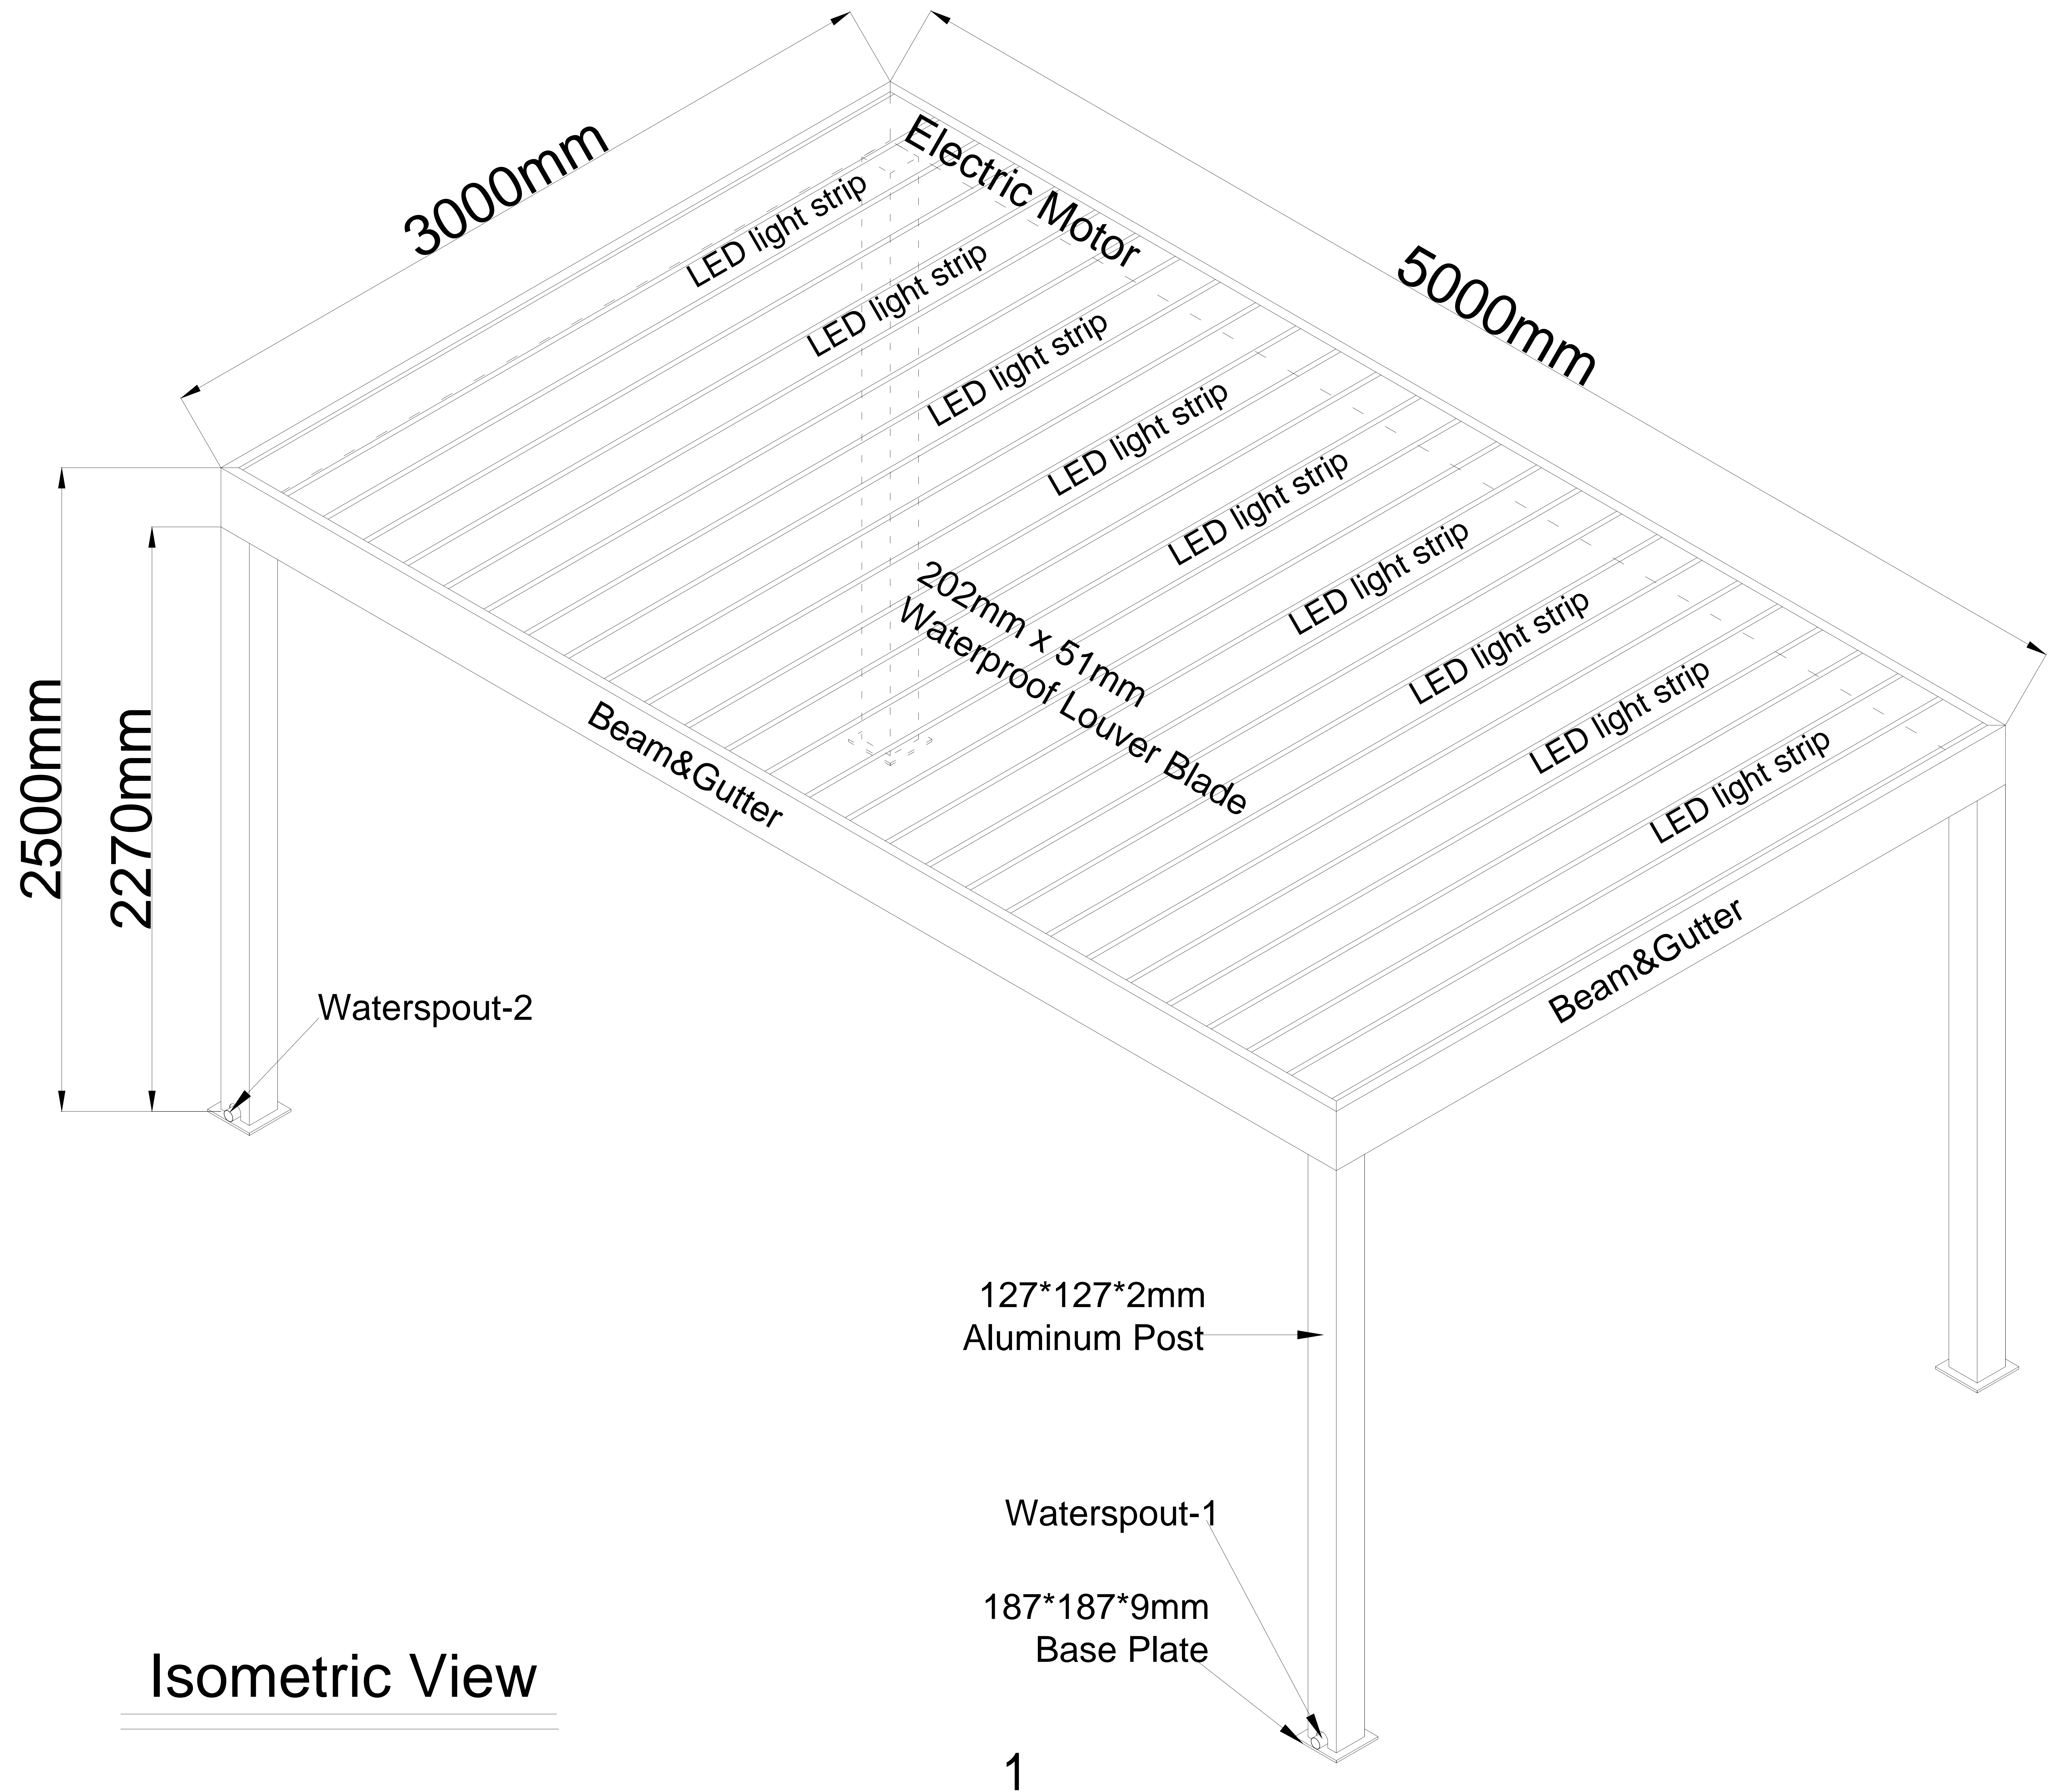

Motorised Pergola Louvered Roof Sized 3000mm x 5000mm

Isometric View

Motorised Pergola Louvered Roof Sized 3000mm x 5000mm

3