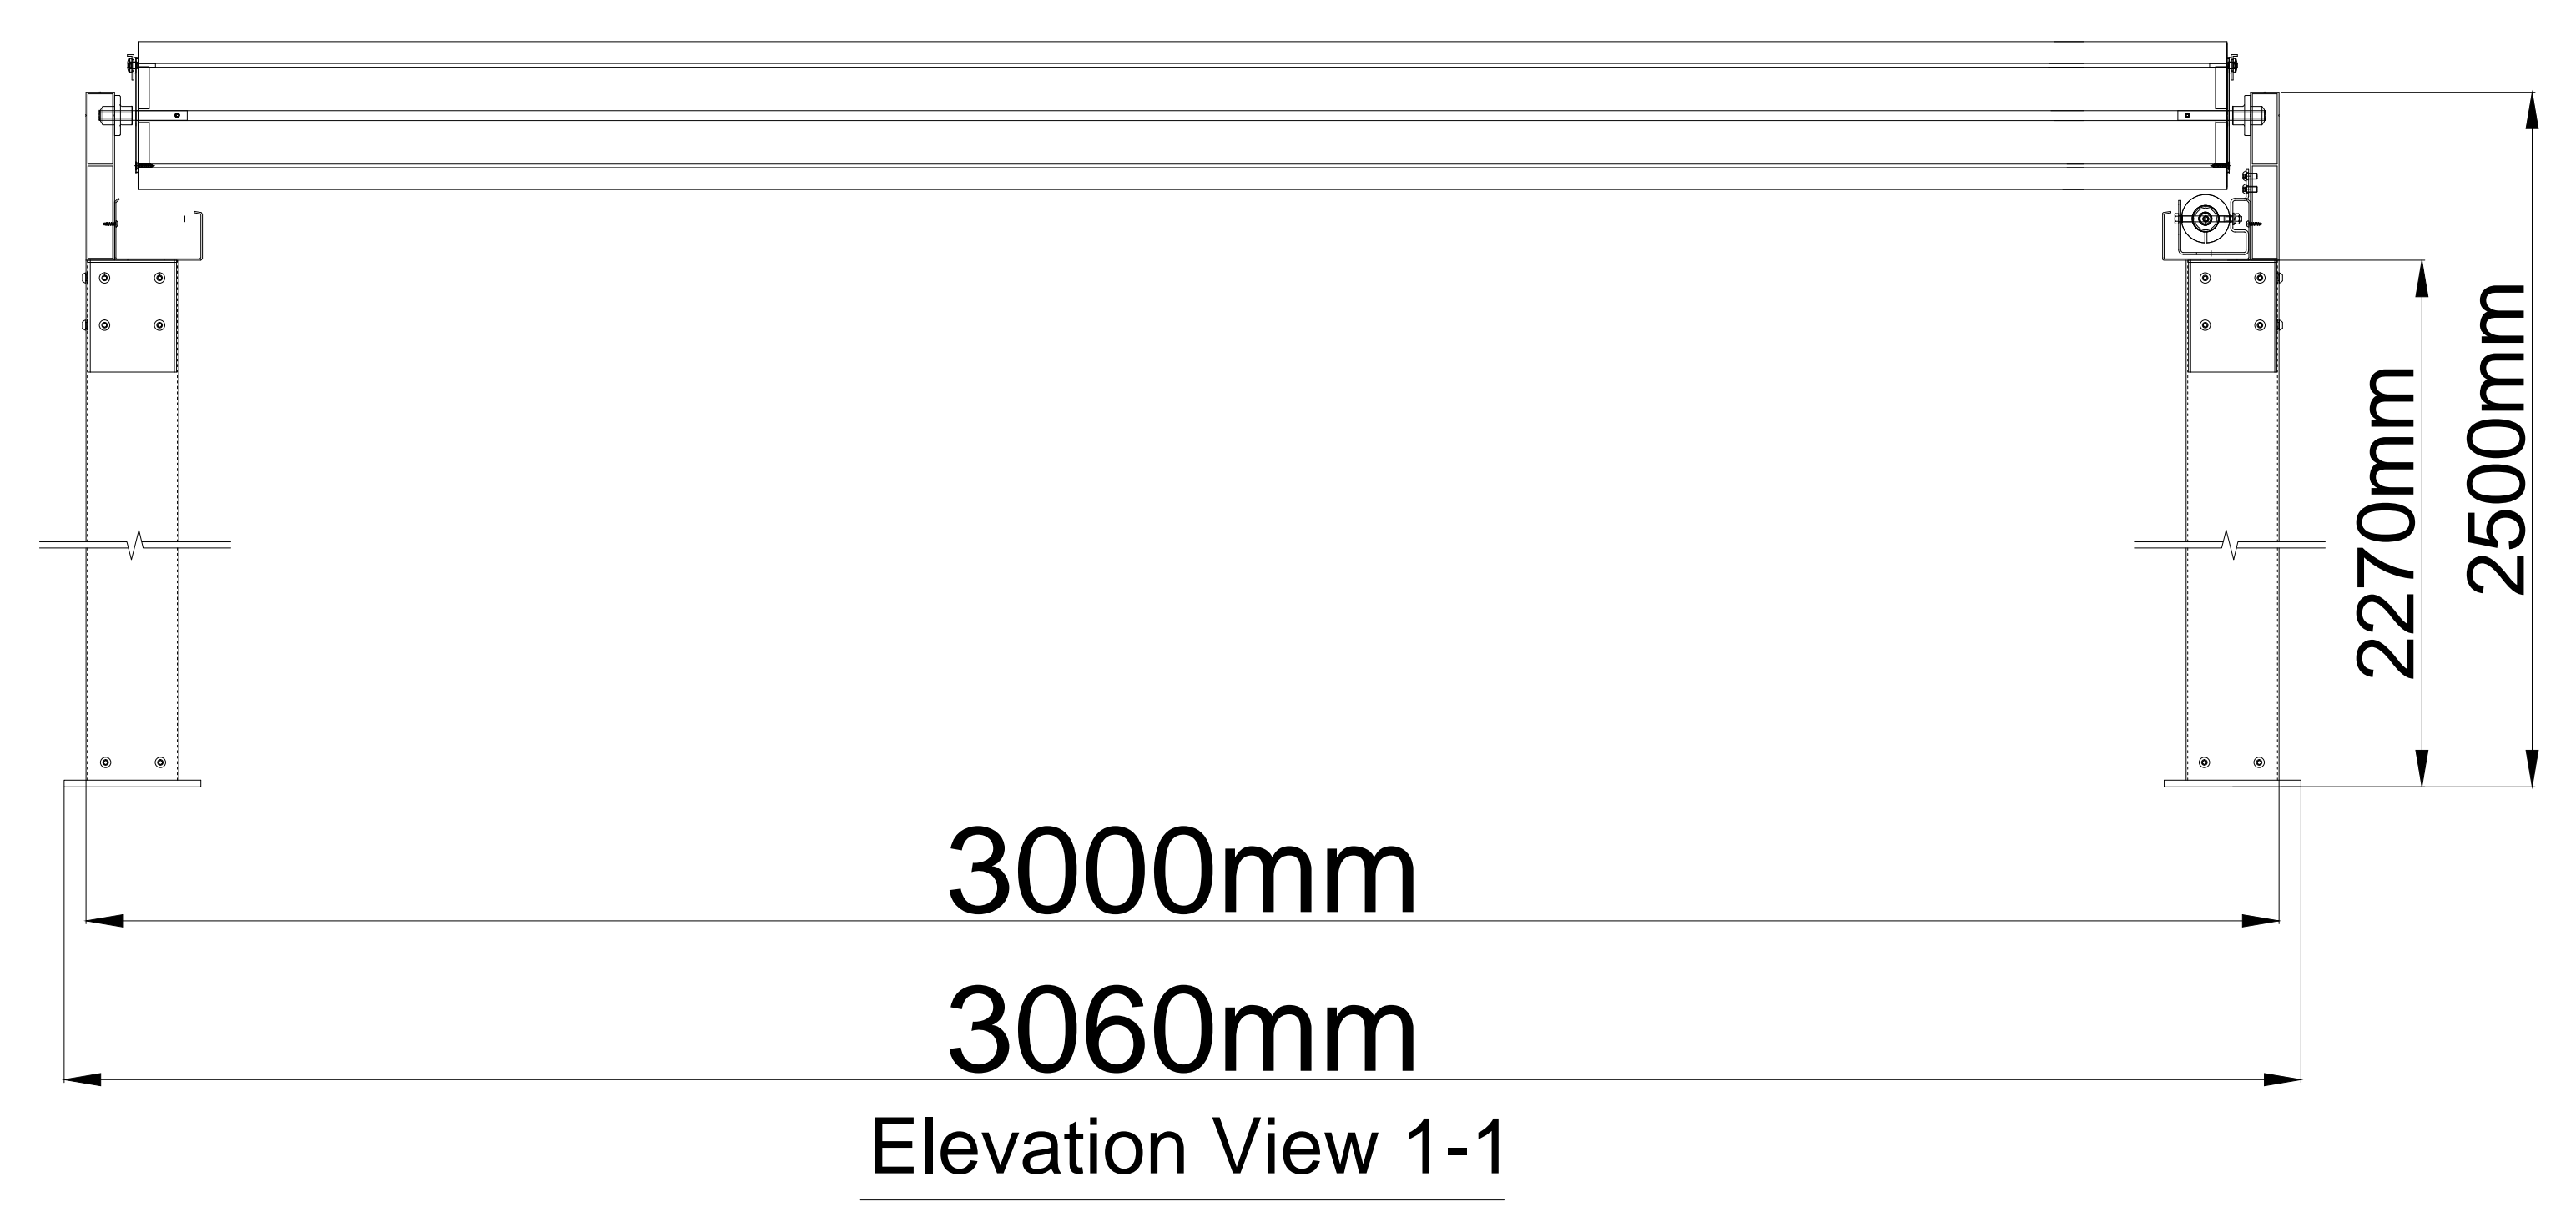

Motorised Pergola Louvered Roof Sized 3000mm x 5000mm

Isometric View

Motorised Pergola Louvered Roof Sized 3000mm x 5000mm

3